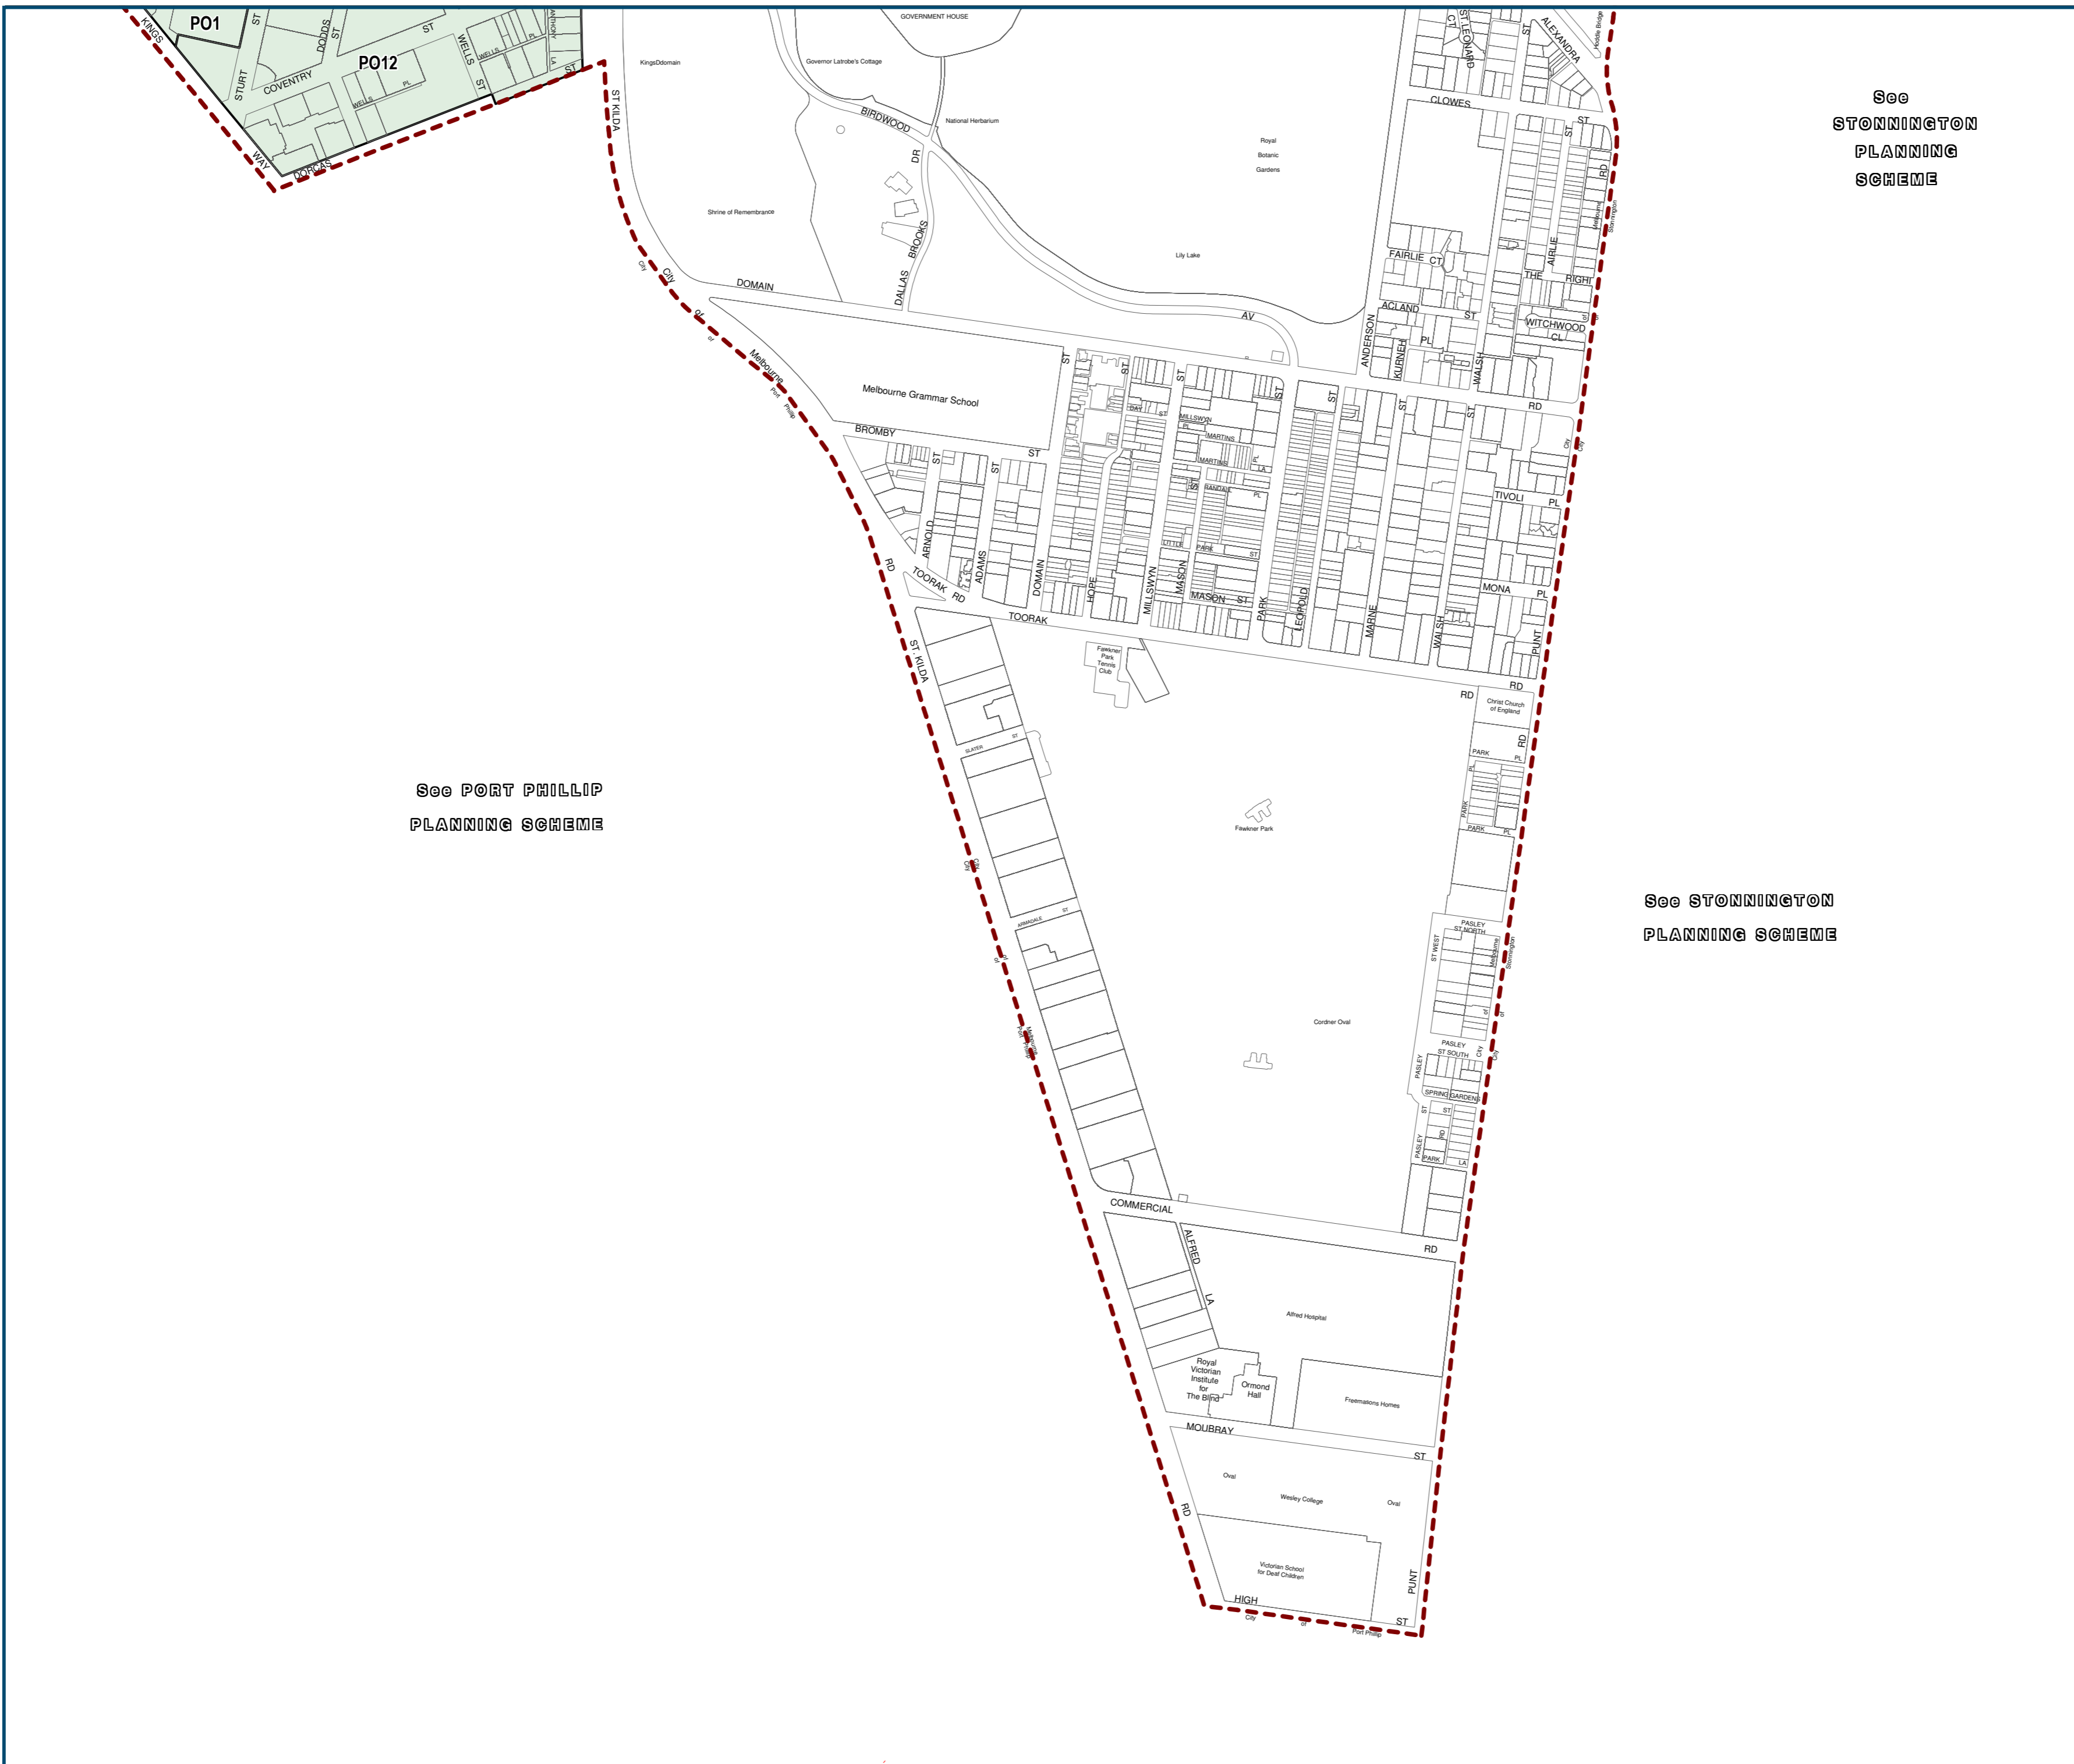

MELBOURNE PLANNING SCHEME - LOCAL PROVISION

See
**STONNINGTON
PLANNING
SCHEME**

See **PORT PHILLIP
PLANNING SCHEME**

See **STONNINGTON
PLANNING SCHEME**

**PARKING
OVERLAY**

- Overlays**
- PO1 Parking Overlay - Precinct 1
 - PO12 Parking Overlay - Precinct 12

INDEX TO ADJOINING MAPS

Printed: 18/6/2013

AMENDMENT C171

MAP No 11PO