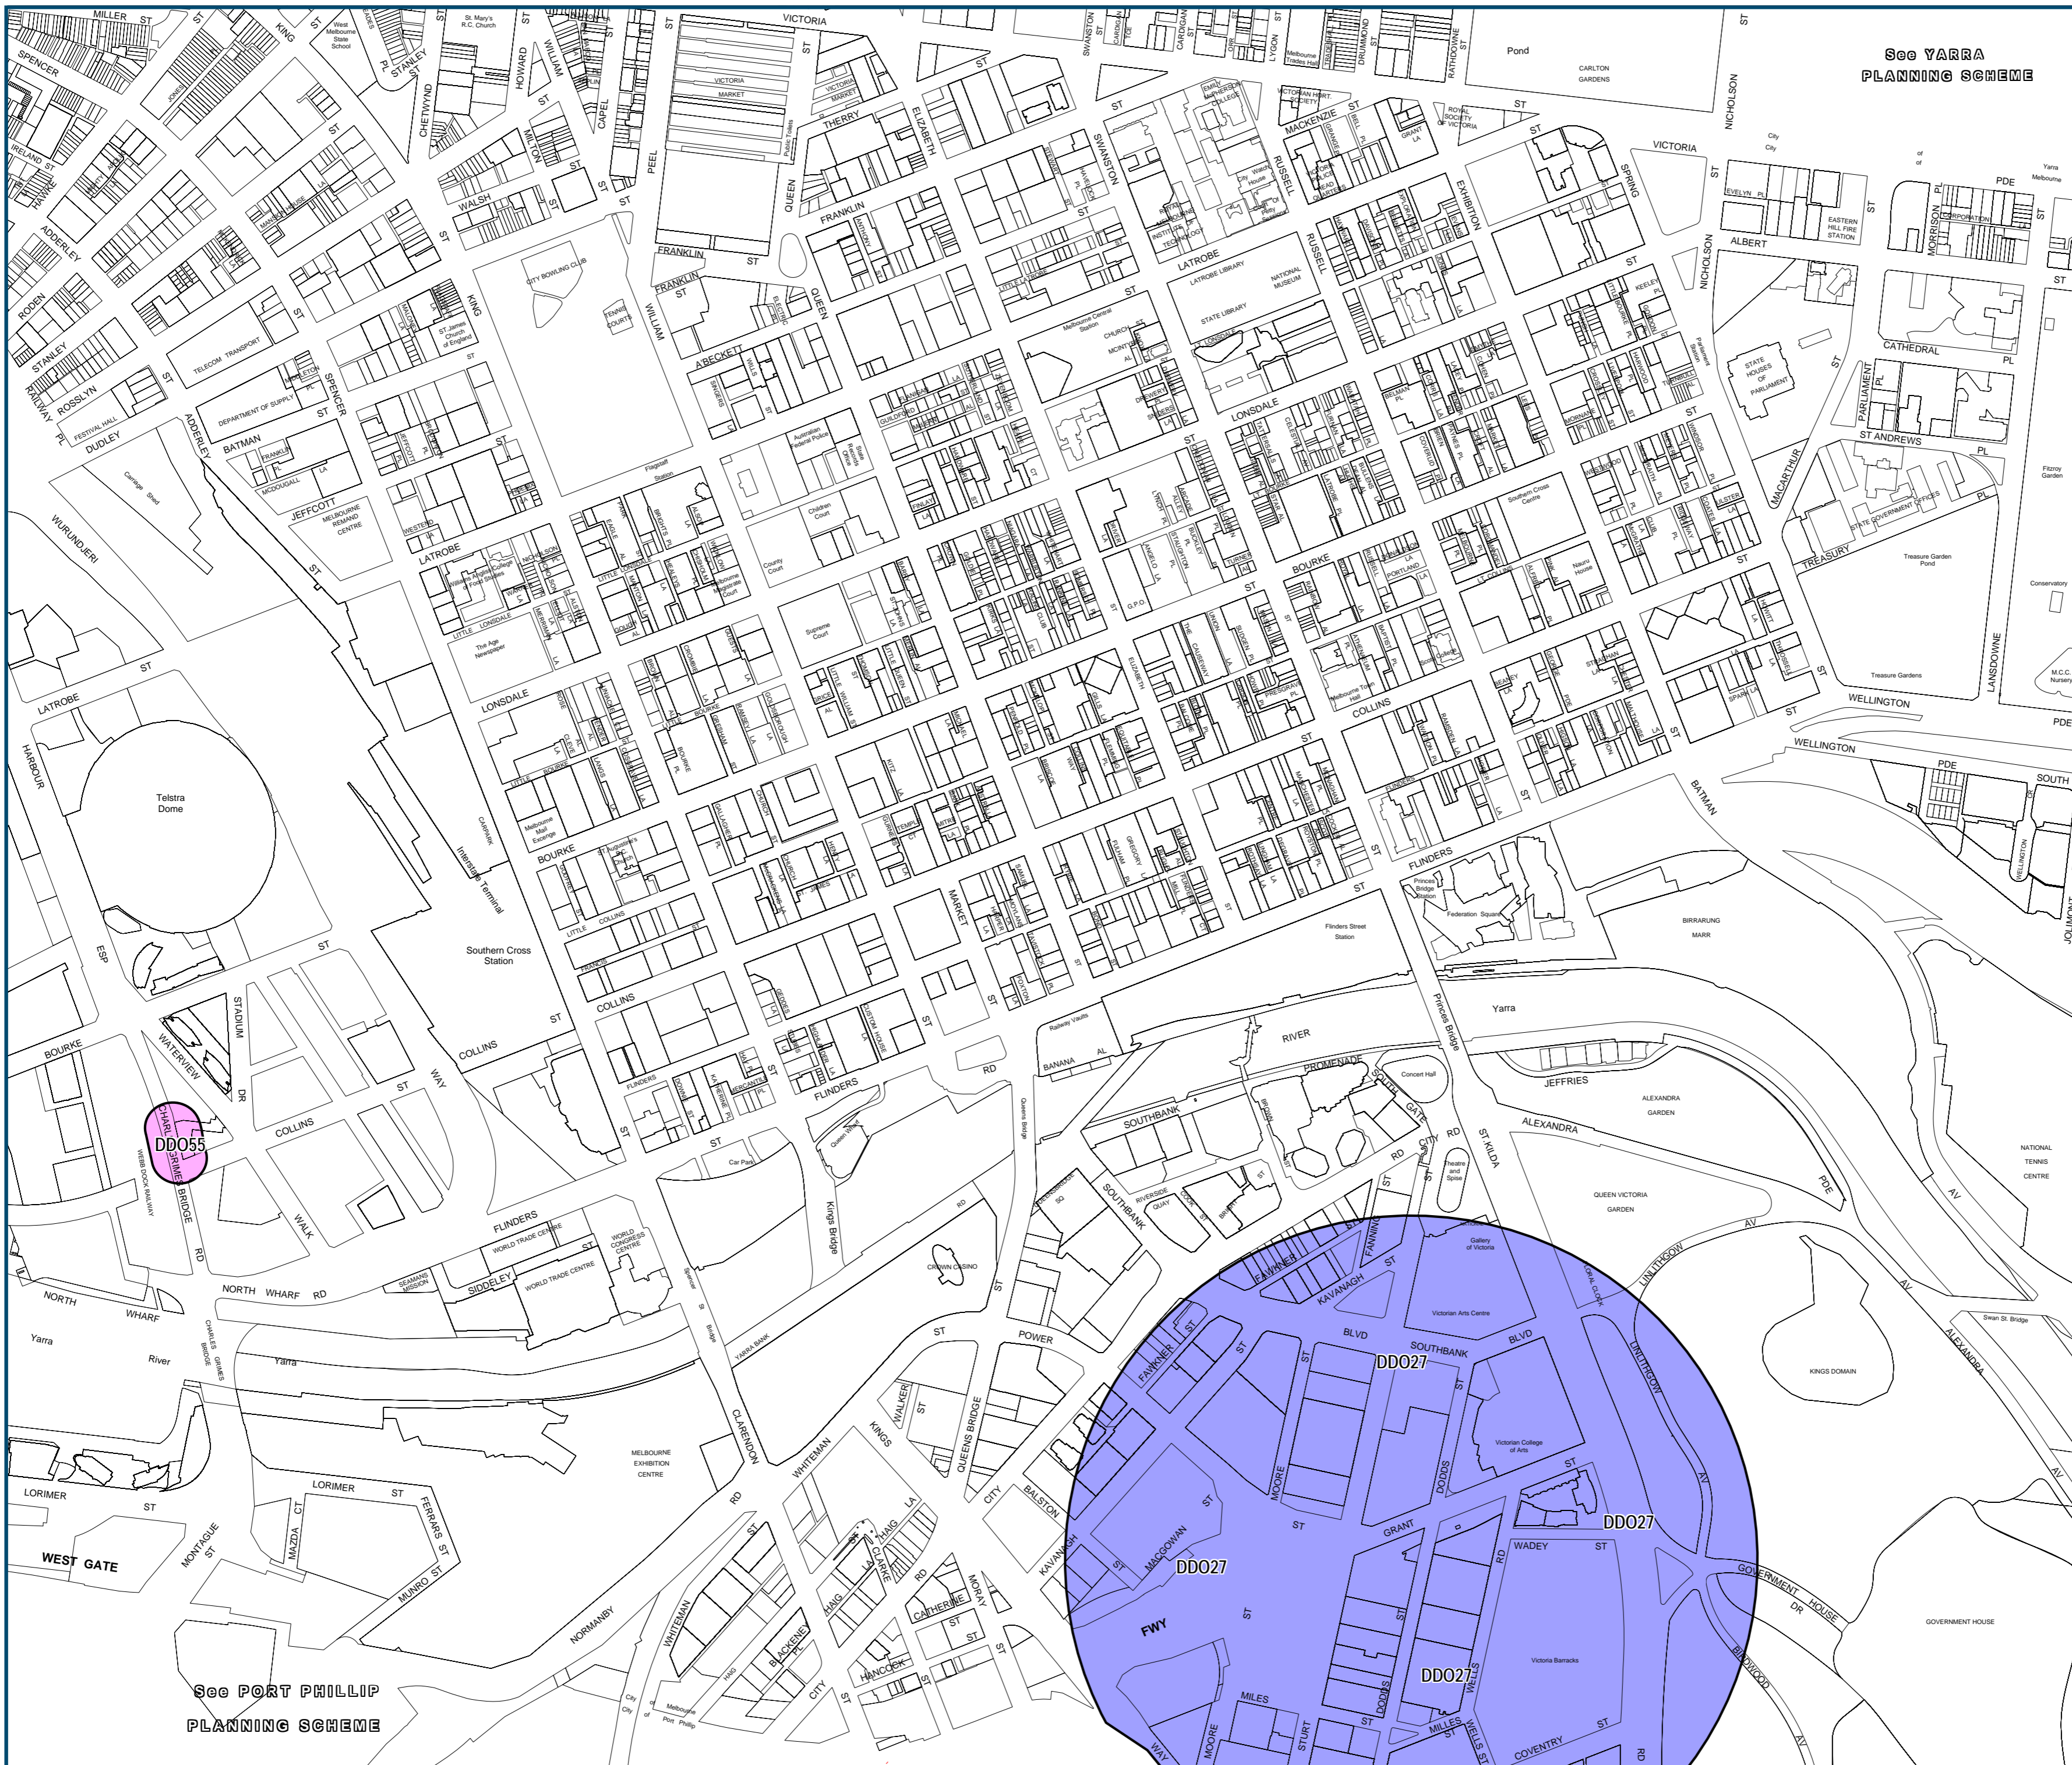

MELBOURNE PLANNING SCHEME - LOCAL PROVISION

DESIGN AND DEVELOPMENT OVERLAY PT 7

- Overlays
- DD027 Design And Development Overlay - Schedule 27
 - DD055 Design And Development Overlay - Schedule 55

INDEX TO ADJOINING MAPS

Printed: 4/4/2008

AMENDMENT C92

MAP No 8DDOPT7