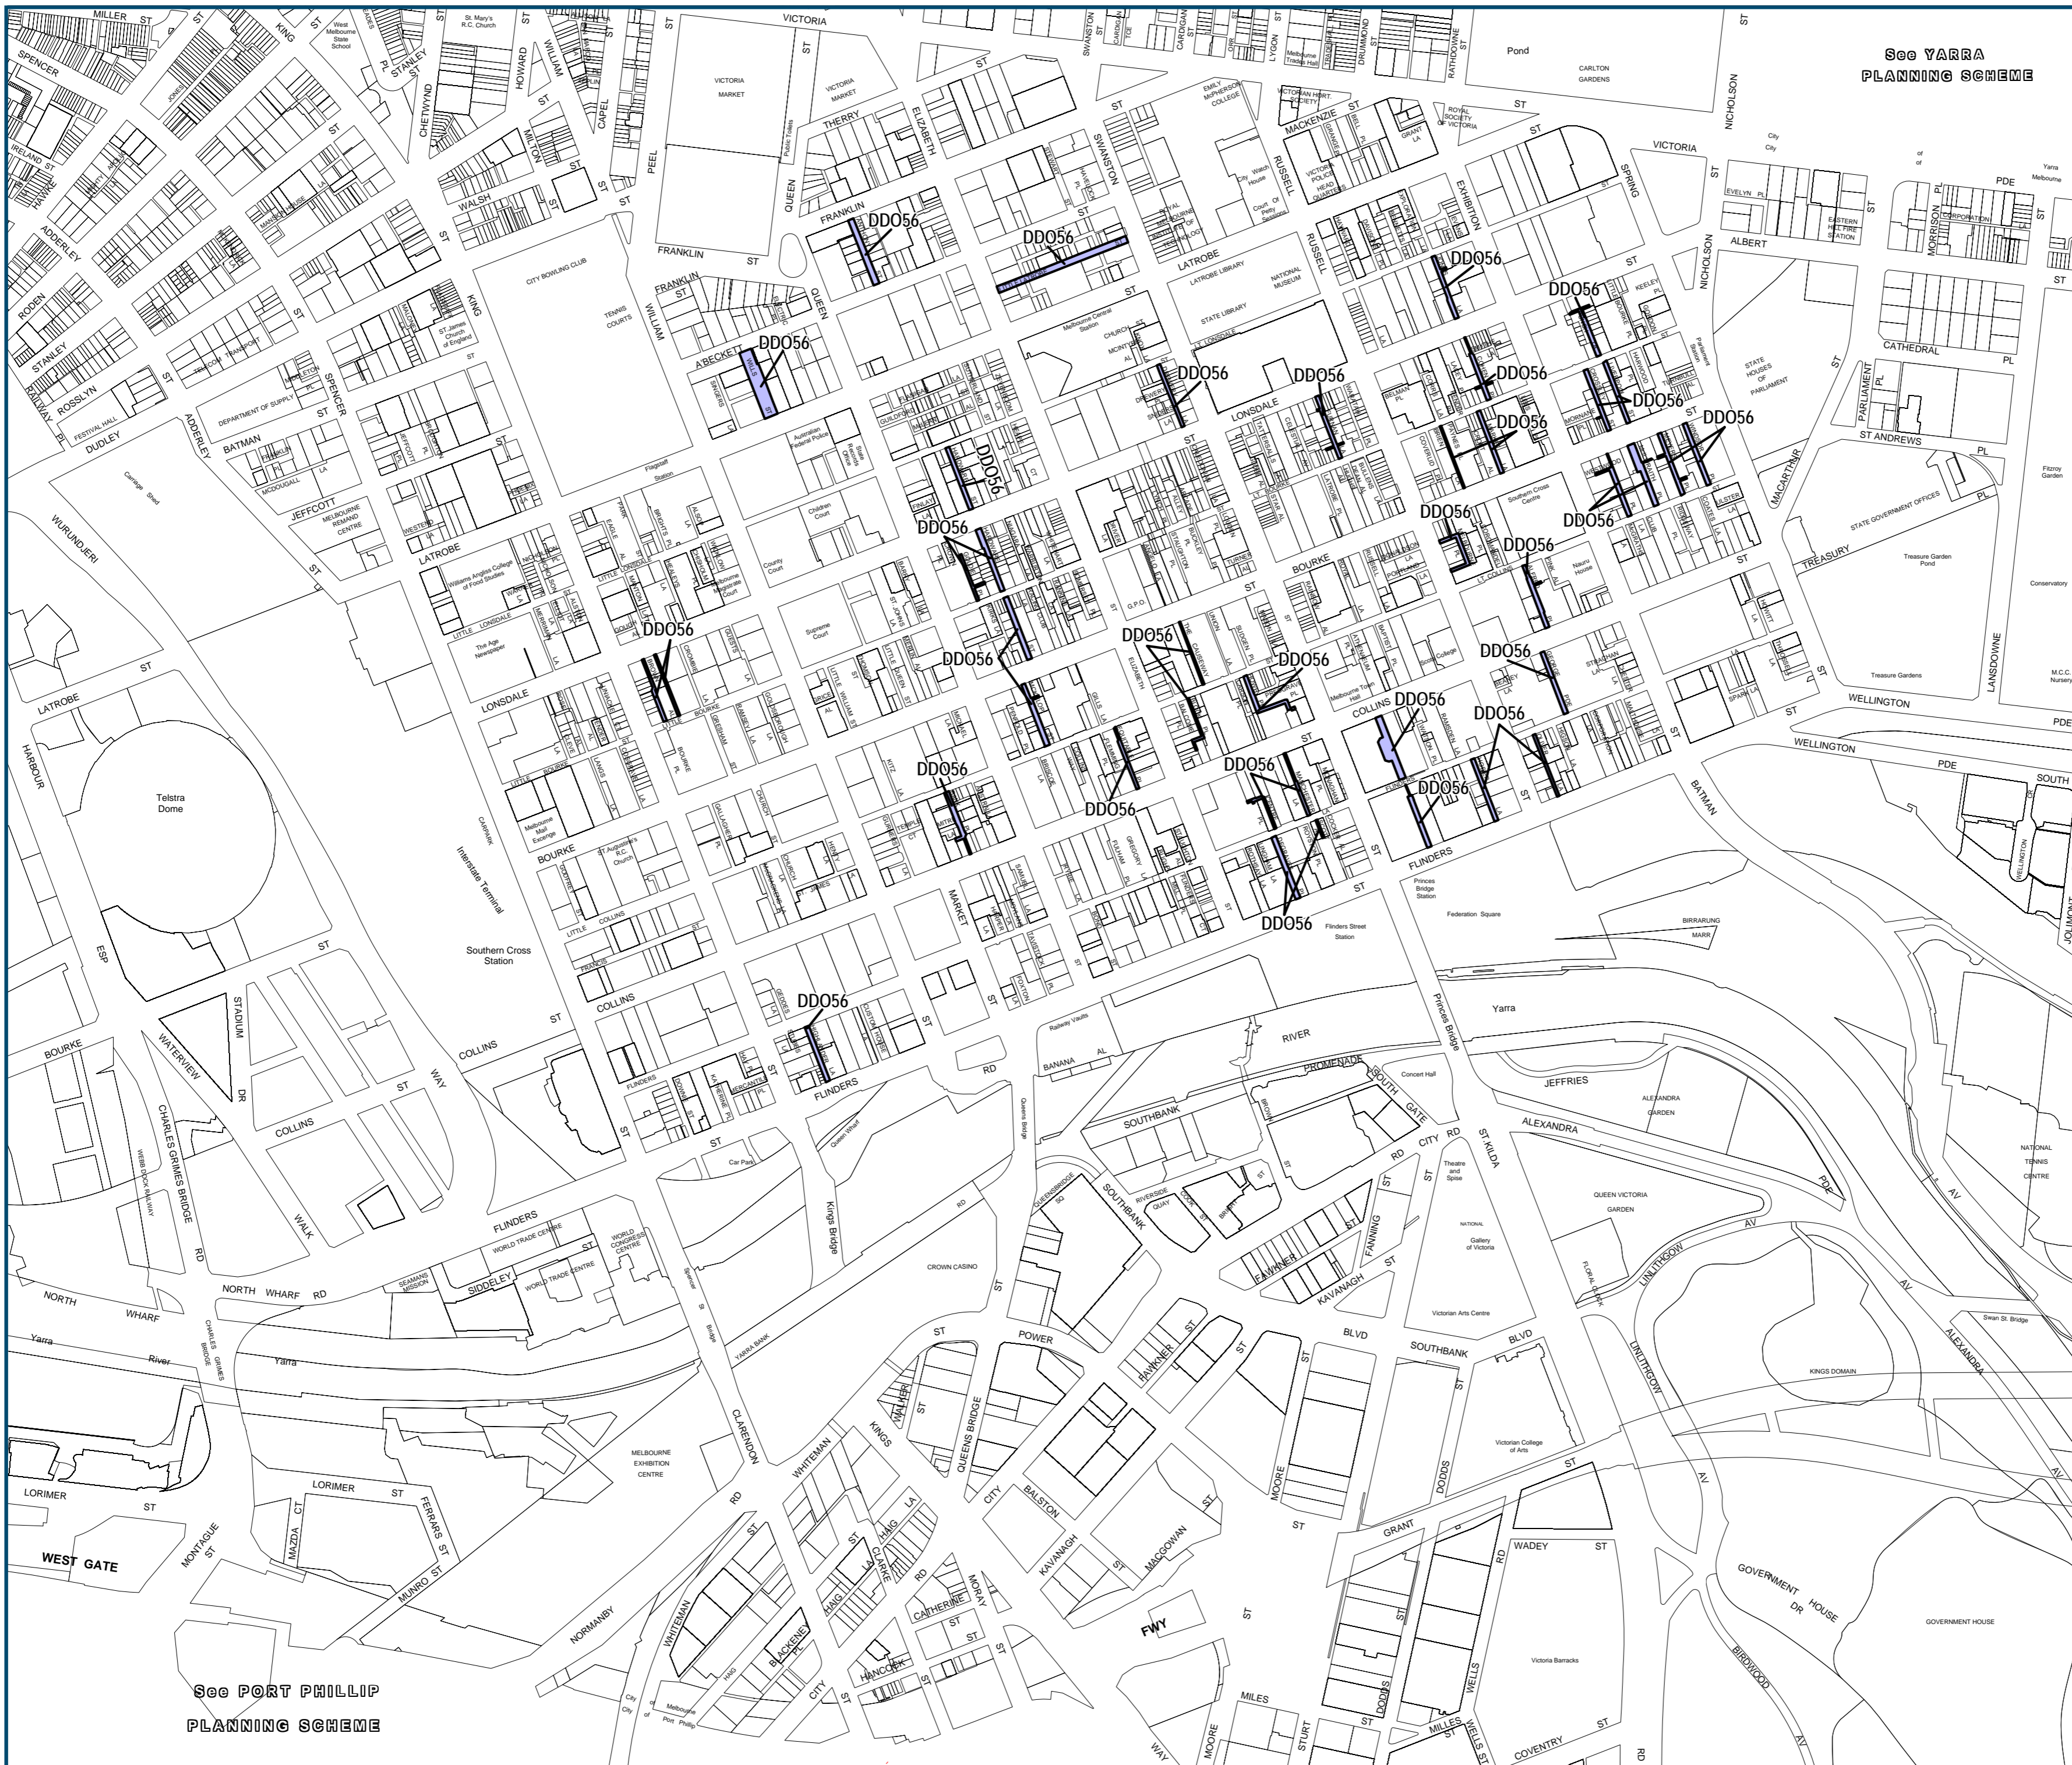

MELBOURNE PLANNING SCHEME - LOCAL PROVISION

DESIGN AND DEVELOPMENT OVERLAY PT 8

Overlays
 DDO56 Design And Development Overlay - Schedule 56

INDEX TO ADJOINING MAPS

See PORT PHILLIP PLANNING SCHEME

See YARRA PLANNING SCHEME