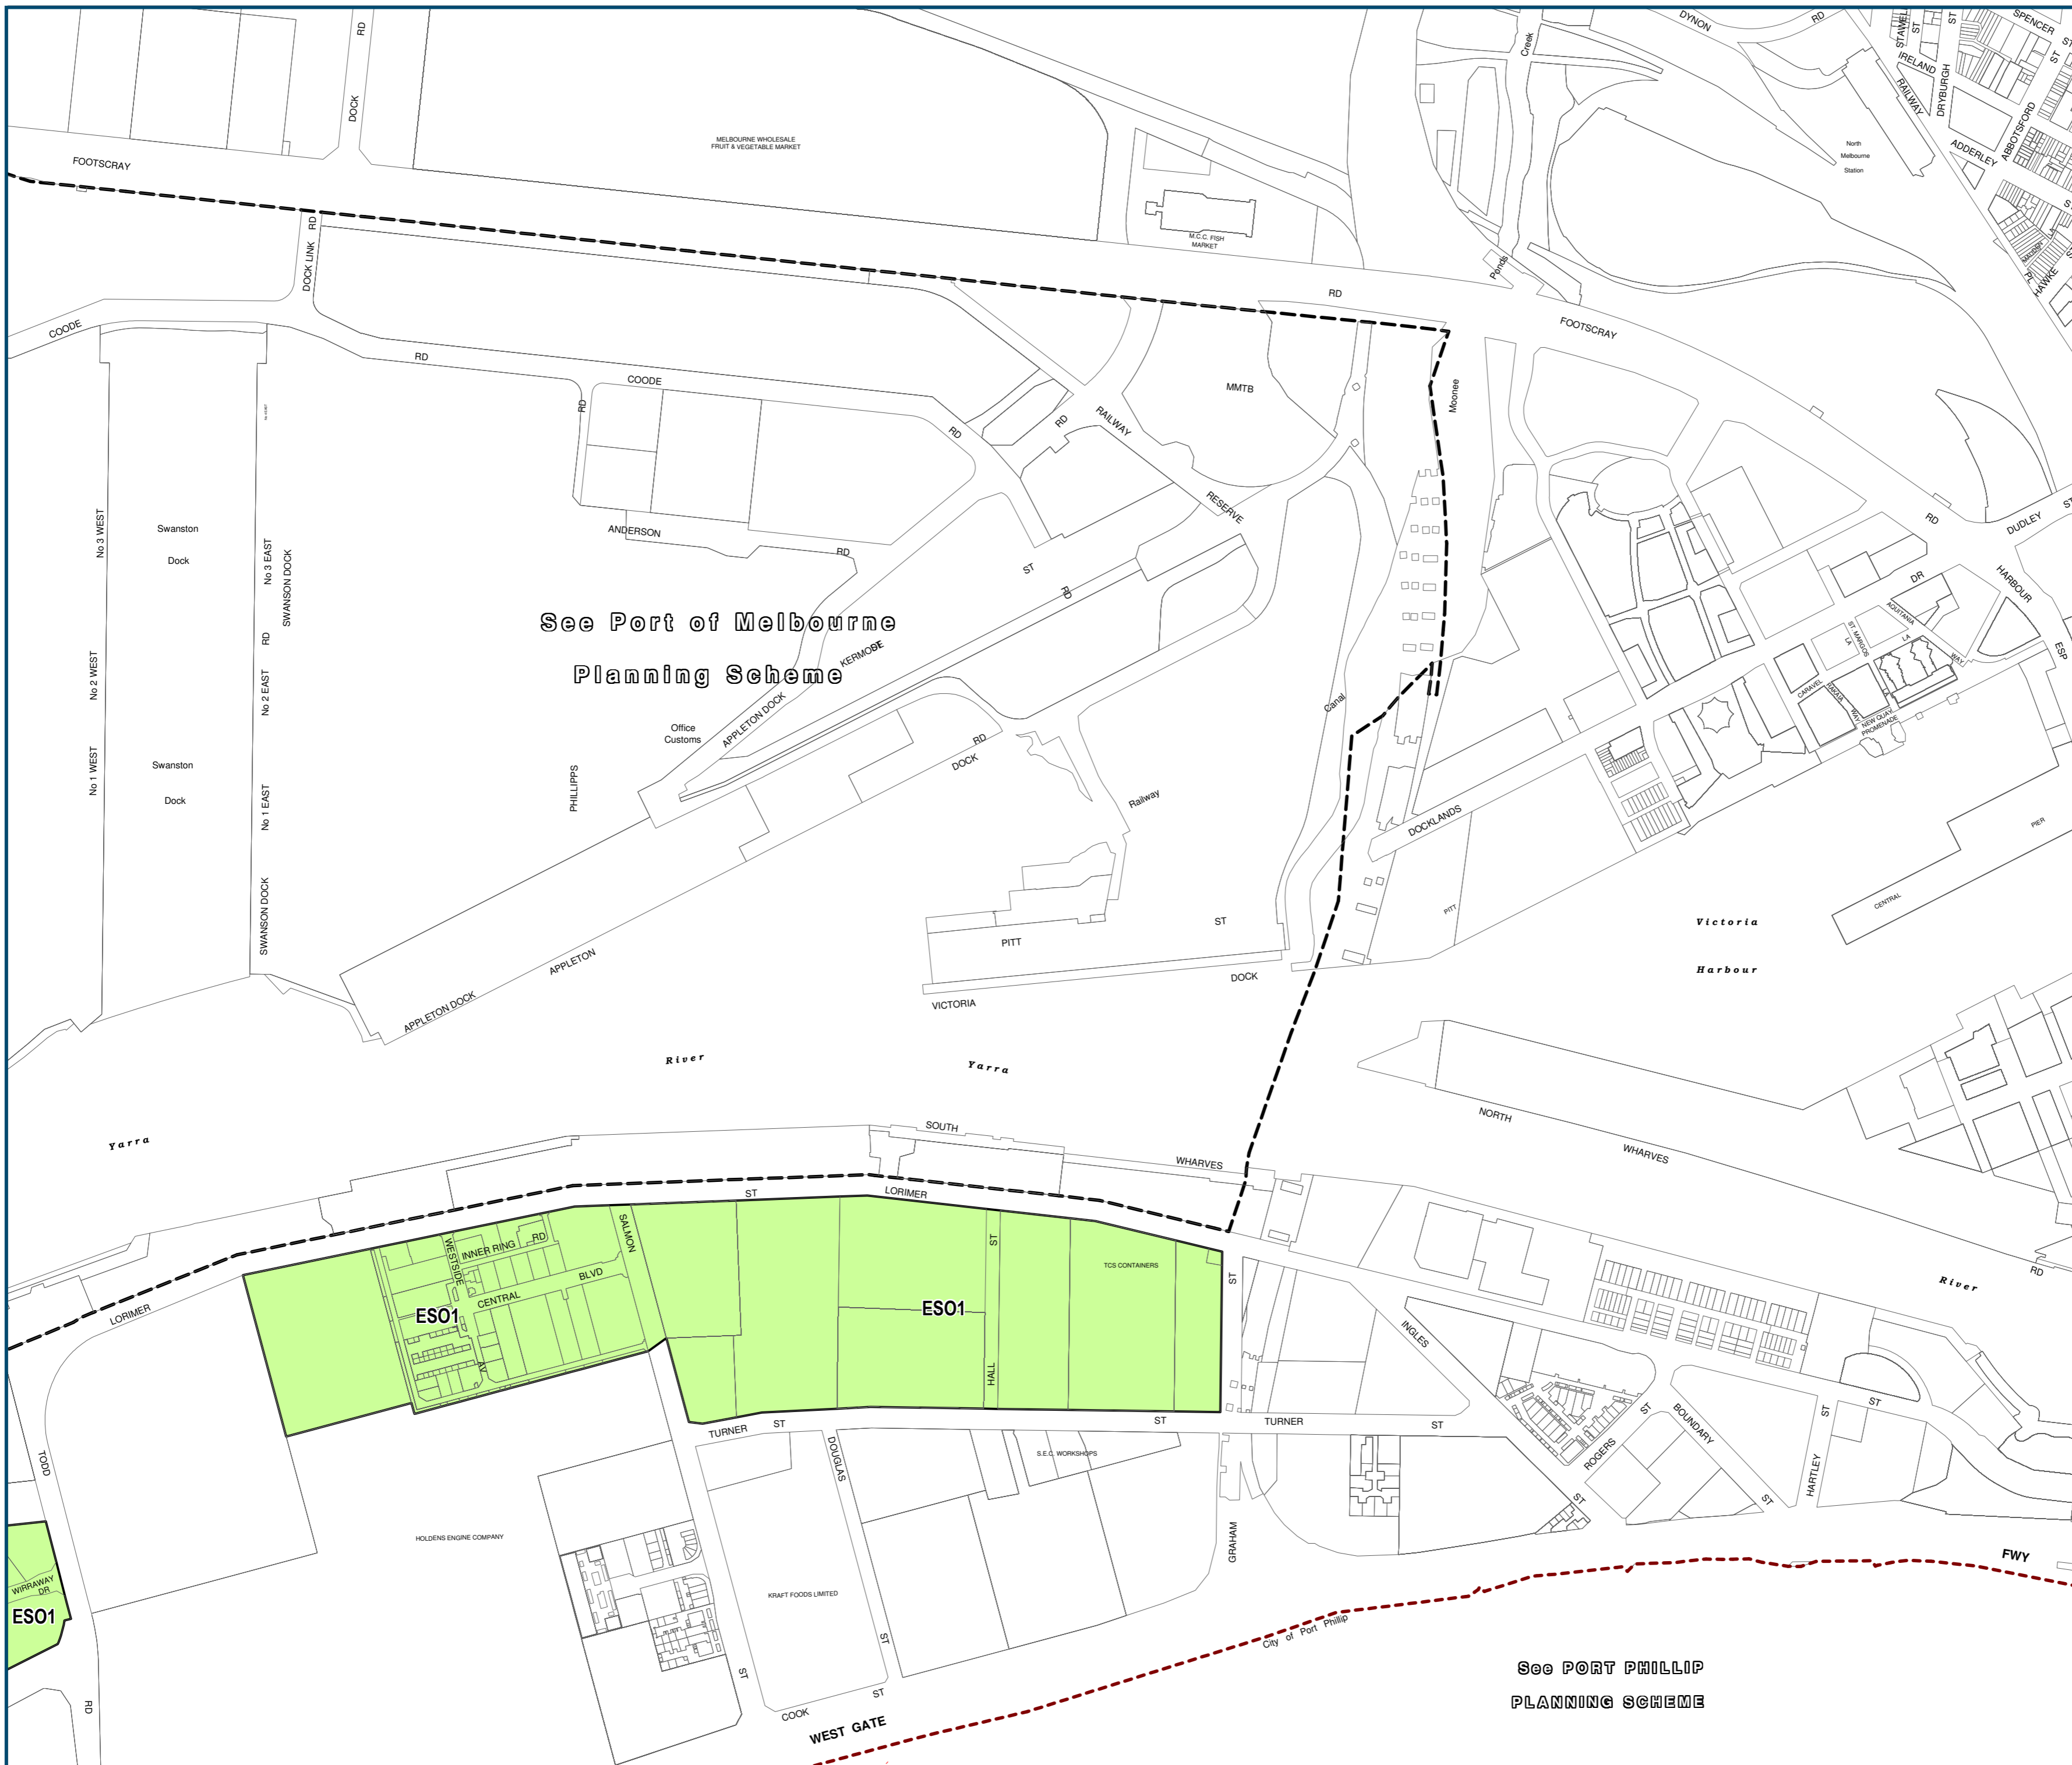

MELBOURNE PLANNING SCHEME - LOCAL PROVISION

See Port of Melbourne
Planning Scheme

See PORT PHILLIP
PLANNING SCHEME

ENVIRONMENTAL
SIGNIFICANCE
OVERLAY

Overlays
ES01 Environmental Significance
Overlay - Schedule 1

INDEX TO ADJOINING MAPS

Printed: 21/5/2012

AMENDMENT C185

MAP No 7ESO