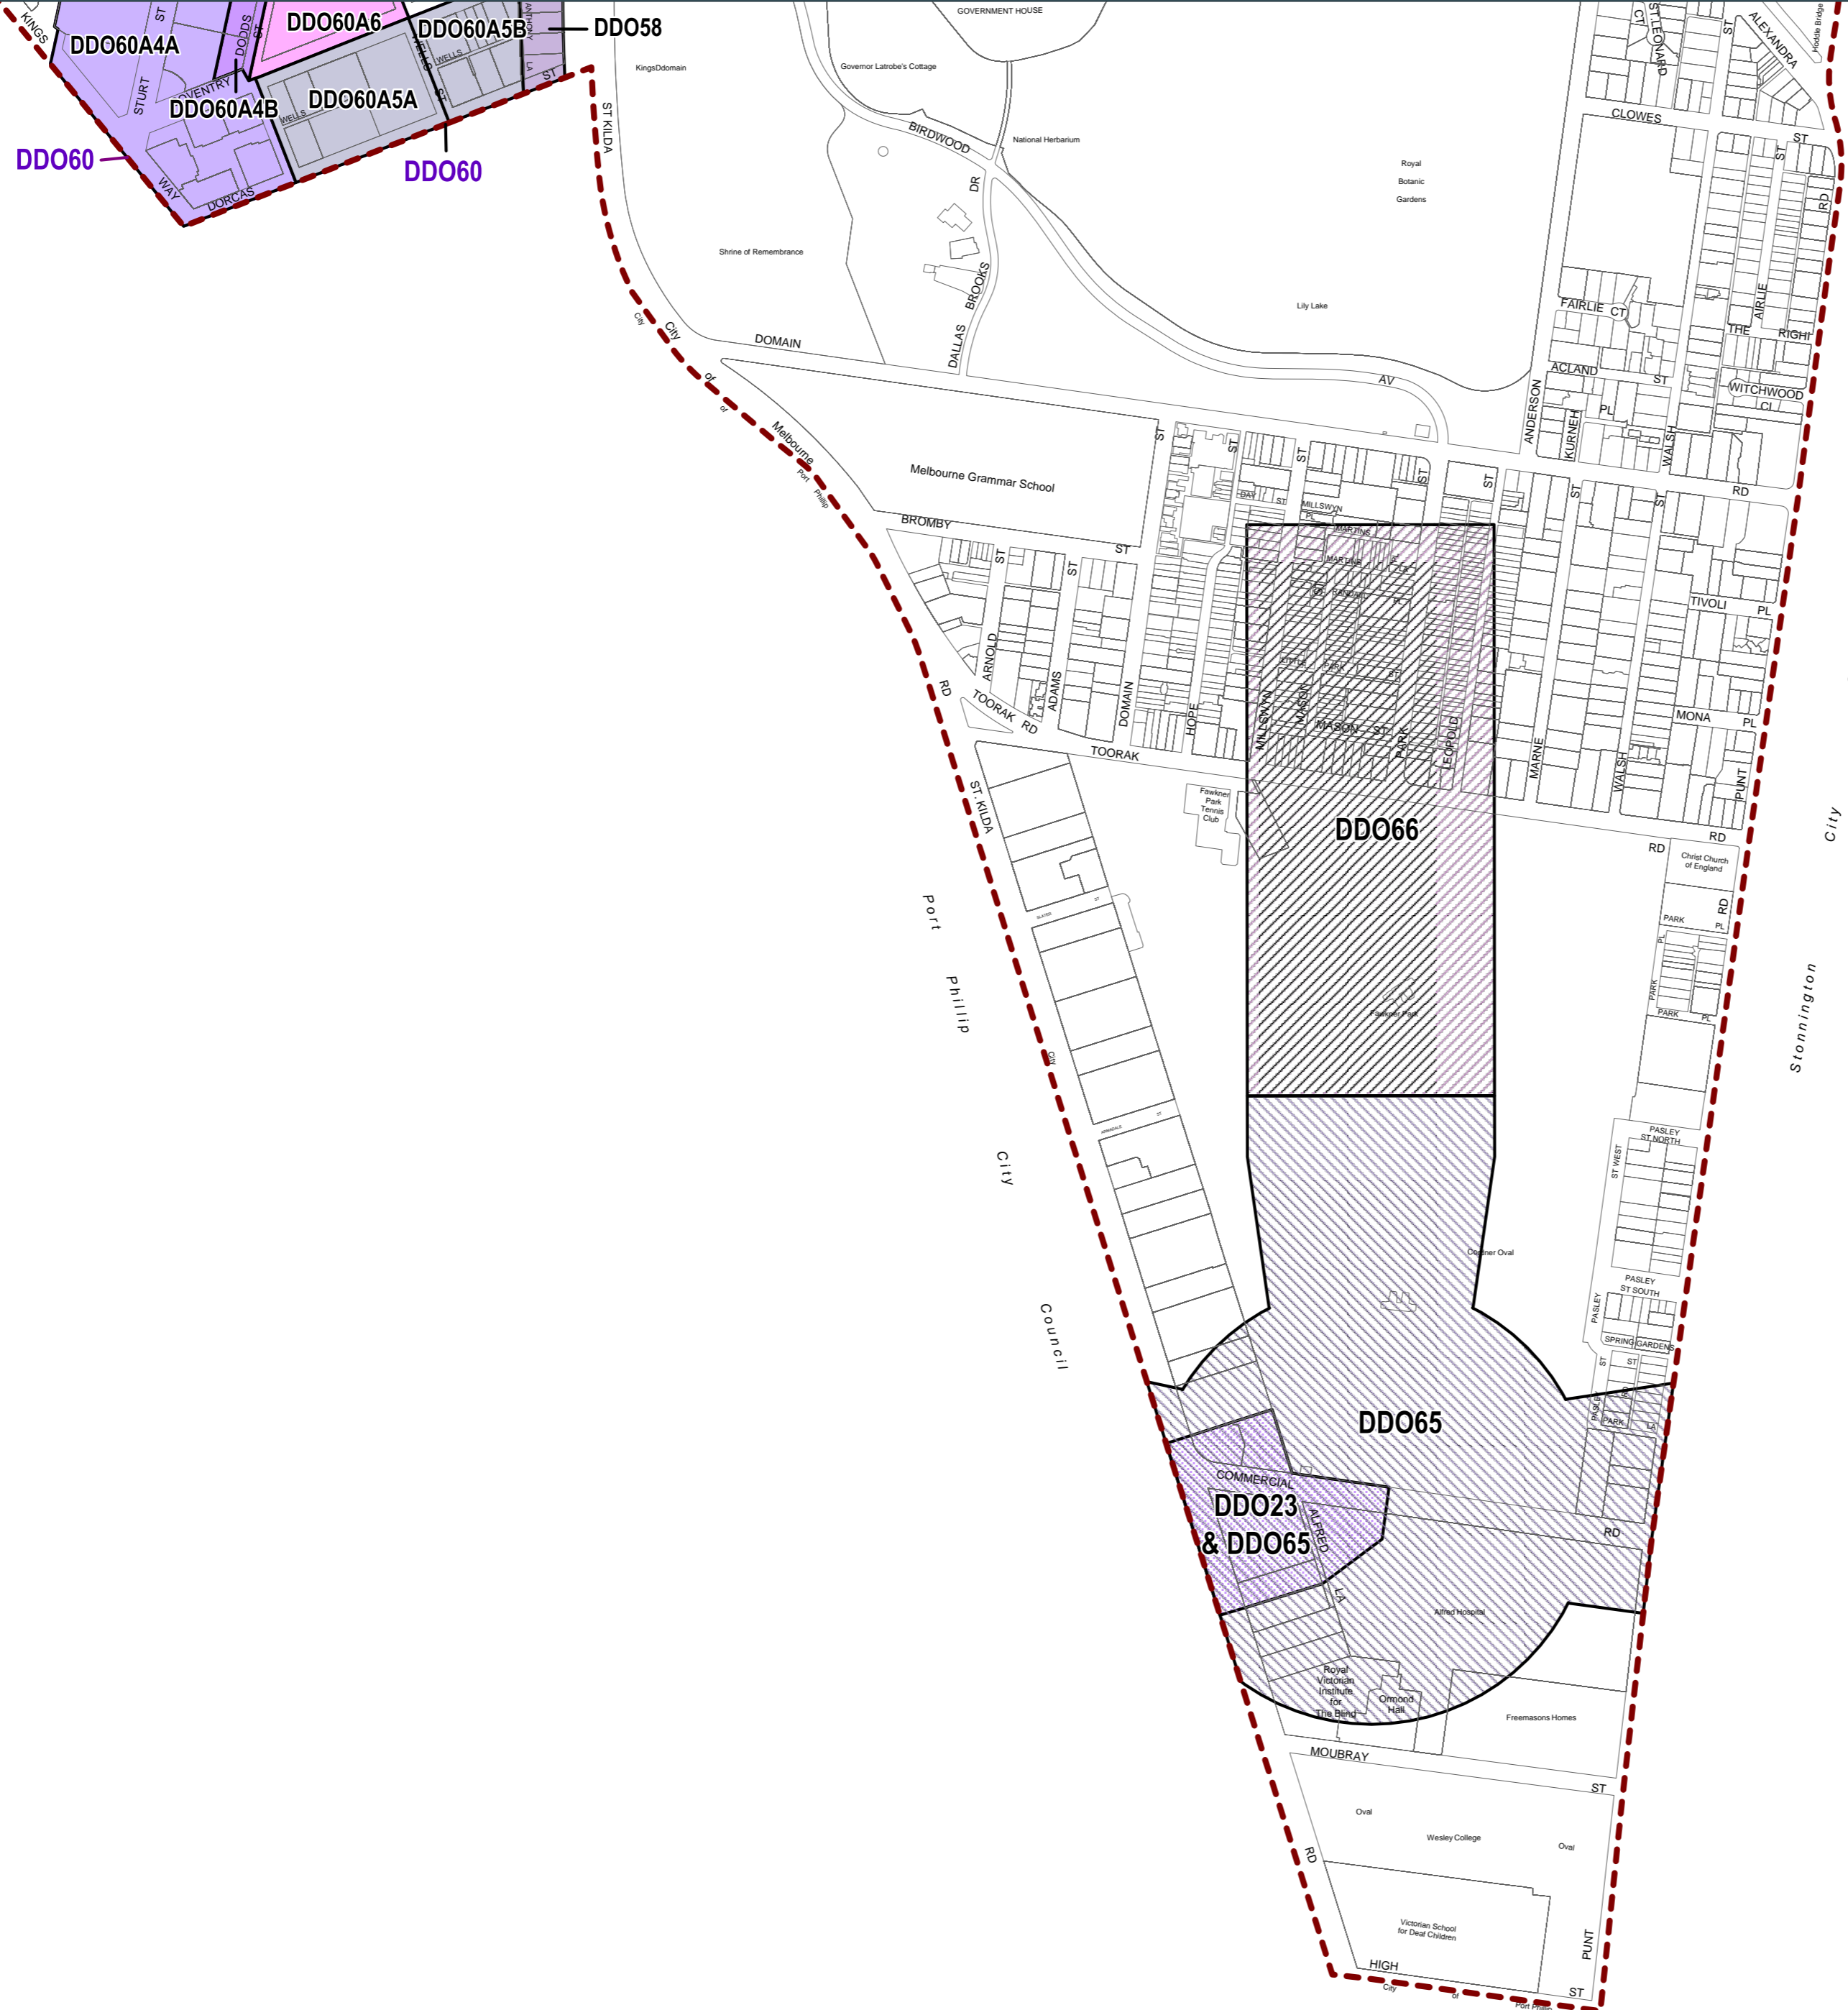

DESIGN AND DEVELOPMENT OVERLAY PT3

- Overlays**
- DDO23 Design And Development Overlay - Schedule 23
 - DDO58 Design And Development Overlay - Schedule 58
 - DDO60 Design And Development Overlay - Schedule 60
 - DDO60A4 Design And Development Overlay - Schedule 60 (Area 4a)
 - DDO60A4B Design And Development Overlay - Schedule 60 (Area 4b)
 - DDO60A5A Design And Development Overlay - Schedule 60 (Area 5a)
 - DDO60A5B Design And Development Overlay - Schedule 60 (Area 5b)
 - DDO60A6 Design And Development Overlay - Schedule 60 (Area 6)
 - DDO65 Design And Development Overlay - Schedule 65
 - DDO66 Design And Development Overlay - Schedule 66

PREPARED BY: Planning Mapping Services

INDEX TO ADJOINING MAPS