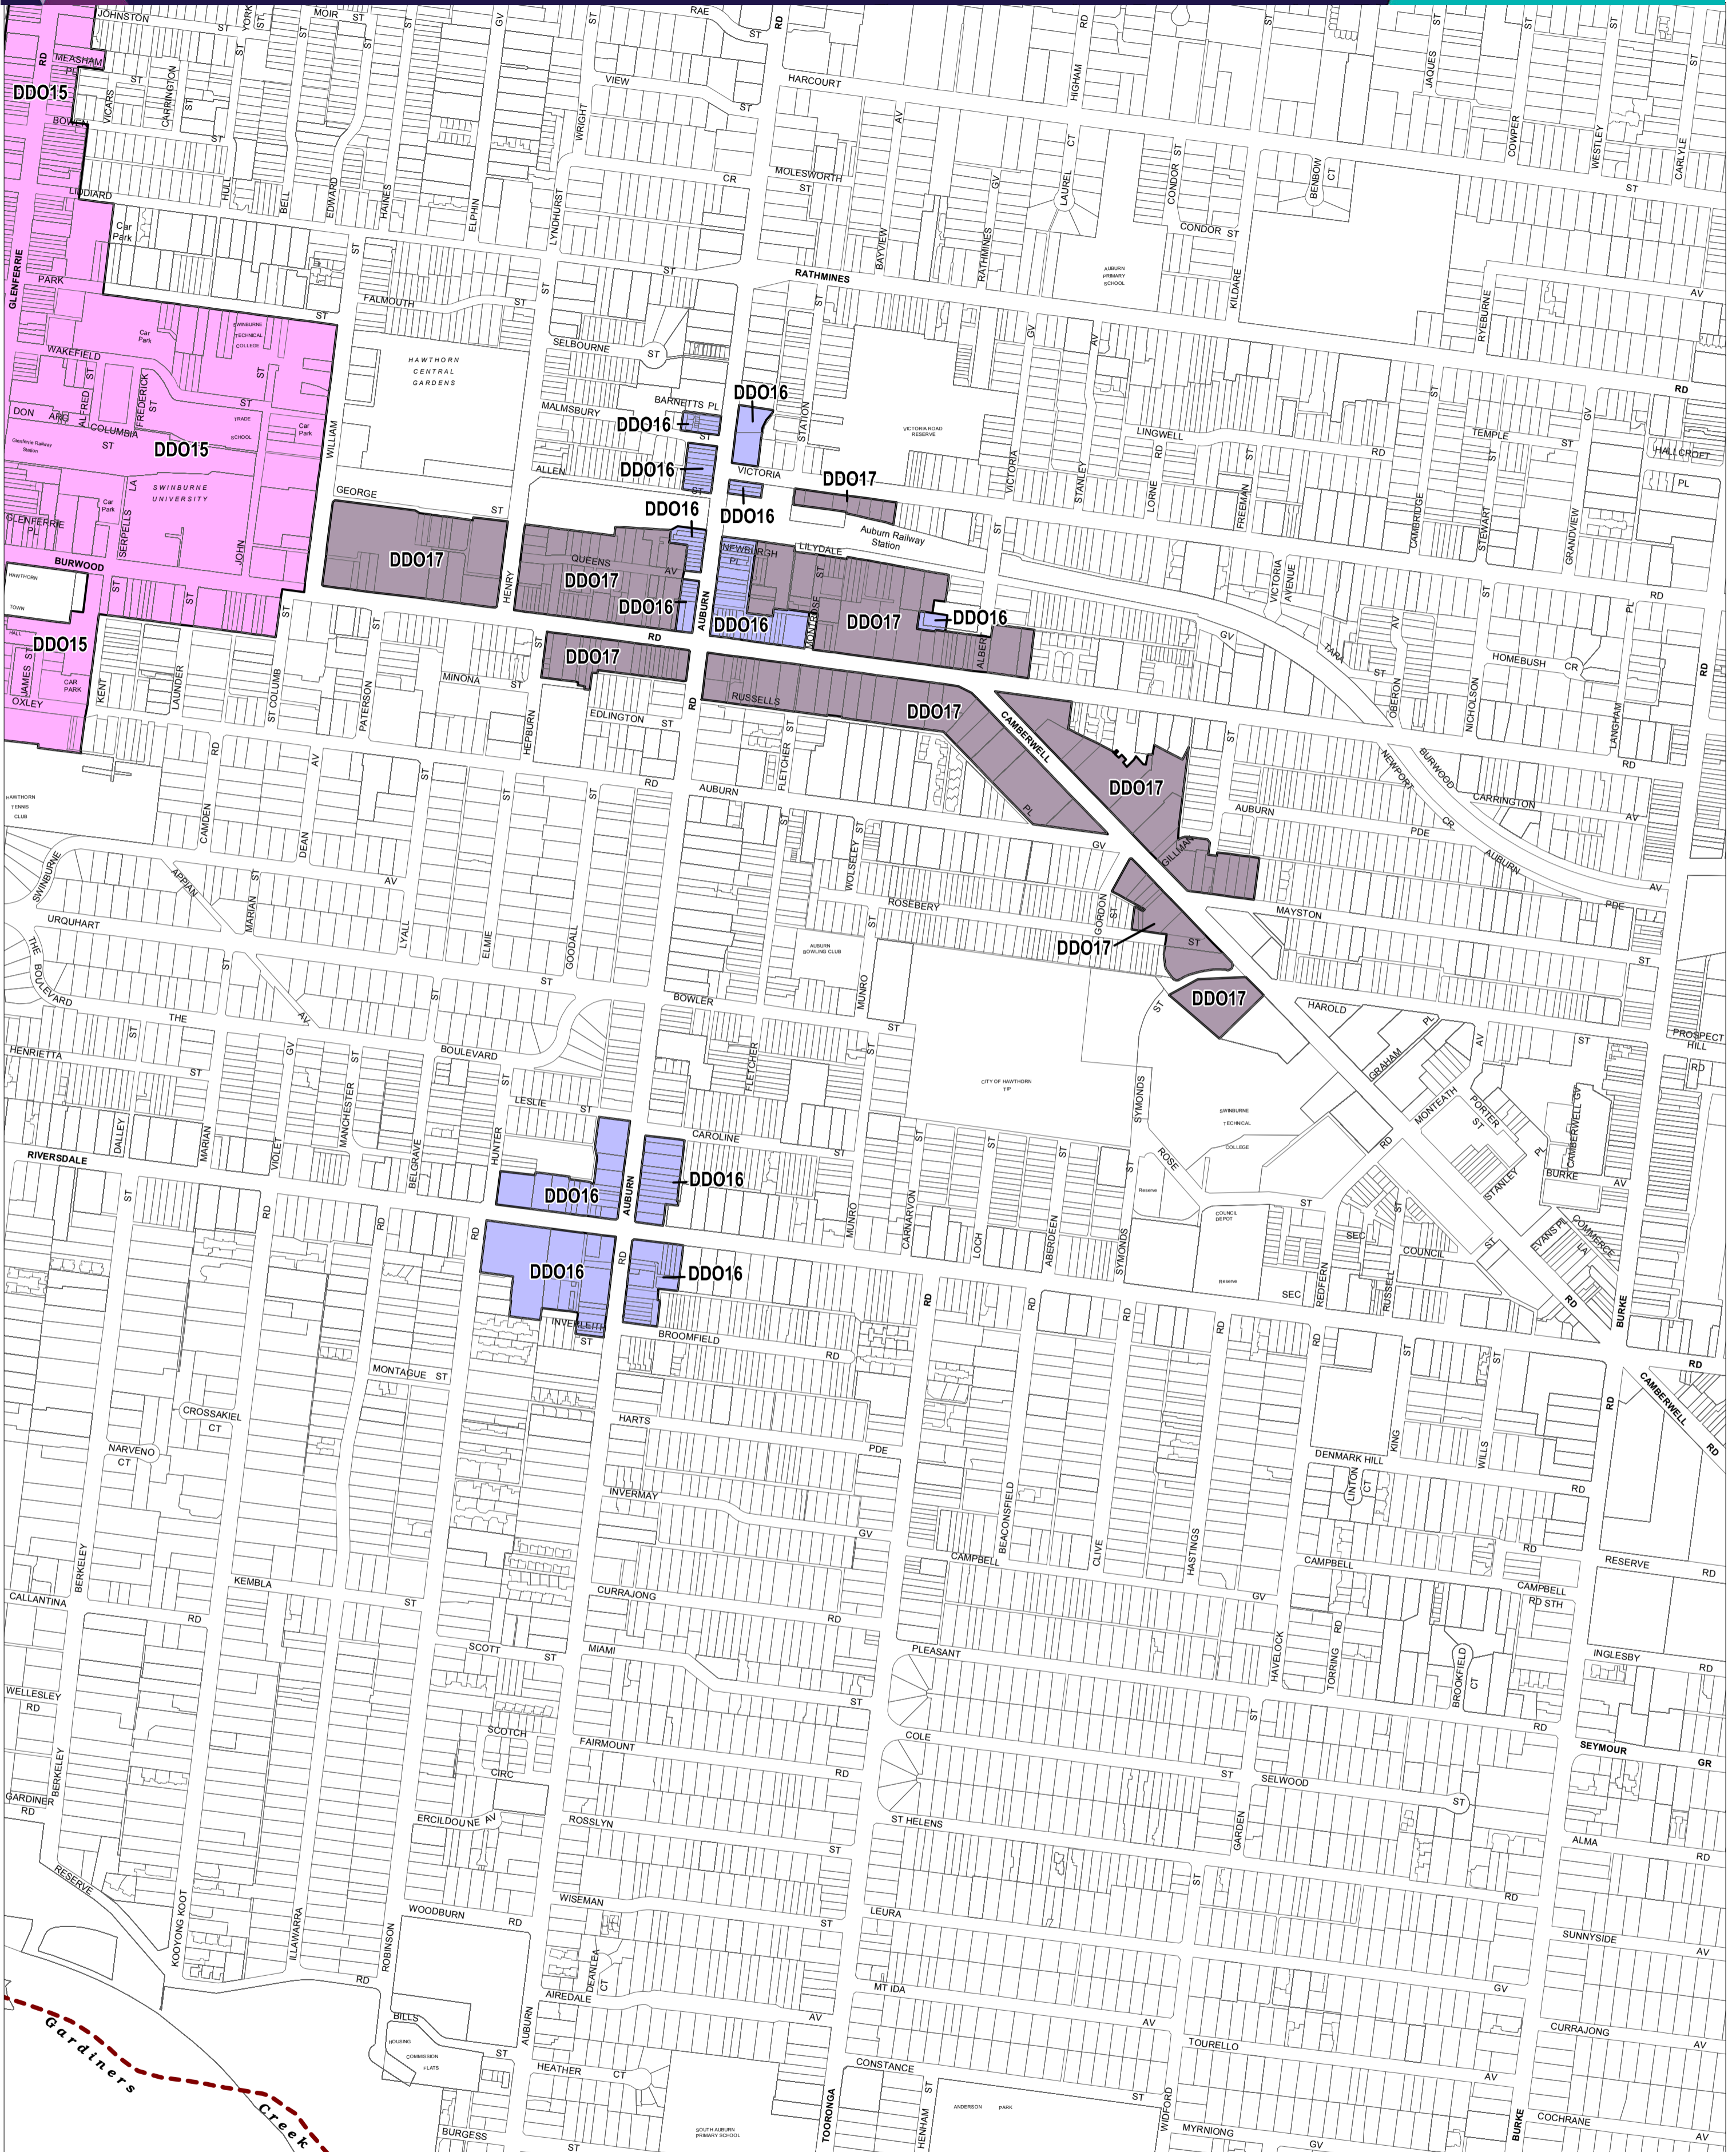

BOROONDARA PLANNING SCHEME - LOCAL PROVISION

1. **Overlays**
2. DDO15 Design And Development Overlay - Schedule 15
   - DDO16 Design And Development Overlay - Schedule 16
   - DDO17 Design And Development Overlay - Schedule 17

Municipal Boundary (if shown)

AUSTRALIAN MAP GRID ZONE 55

PREPARED BY: Planning Mapping Services

INDEX TO ADJOINING SCHEME MAPS

Printed: 26/6/2018

AMENDMENT C268 PT 3

Environment, Land, Water and Planning