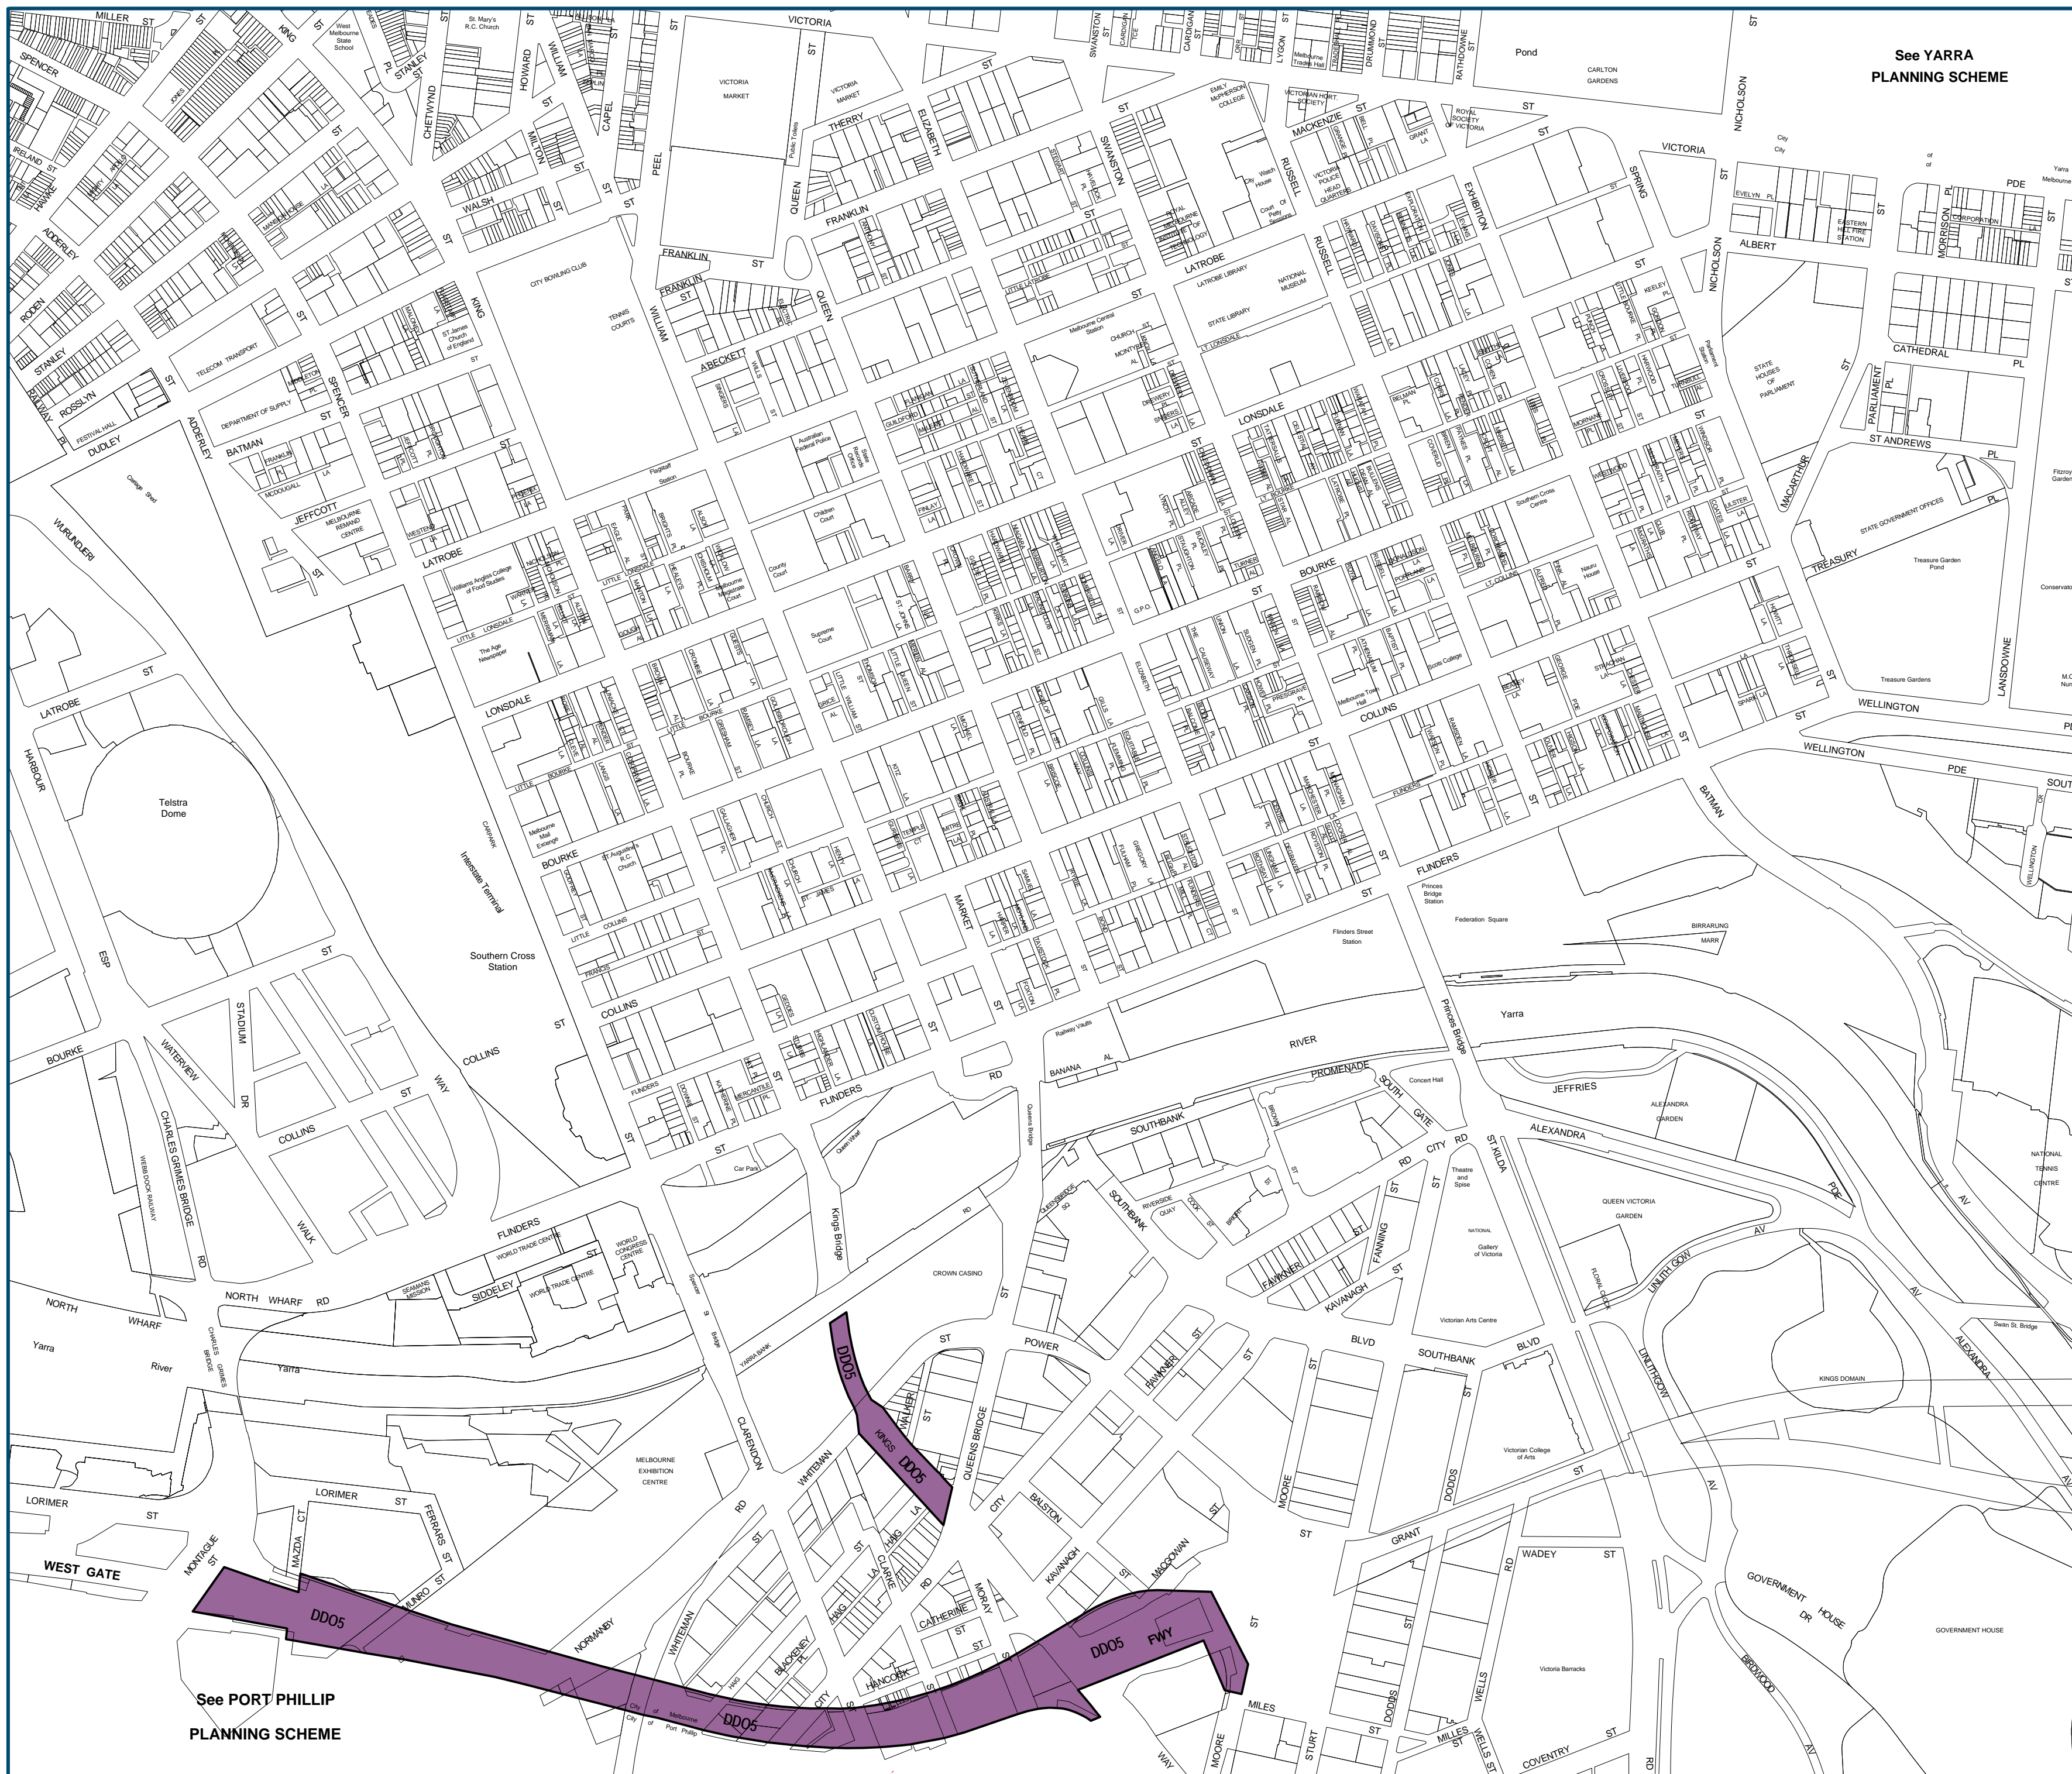

MELBOURNE PLANNING SCHEME - LOCAL PROVISION

See YARRA
PLANNING SCHEME

See PORT PHILLIP
PLANNING SCHEME

DESIGN AND DEVELOPMENT OVERLAY 5

Overlays
 Design And Development Overlay - Schedule 5

INDEX TO ADJOINING MAPS

Printed: 23/10/2007

AMENDMENT C119

MAP No 8DDO5

This publication is copyright. No part may be reproduced by any process except in accordance with the provisions of the Copyright Act.

* This map should be read in conjunction with additional Planning Overlay Maps (if applicable) as indicated on the INDEX TO MAPS.
 * A complete list of zones and other overlays is in the written part of this scheme.