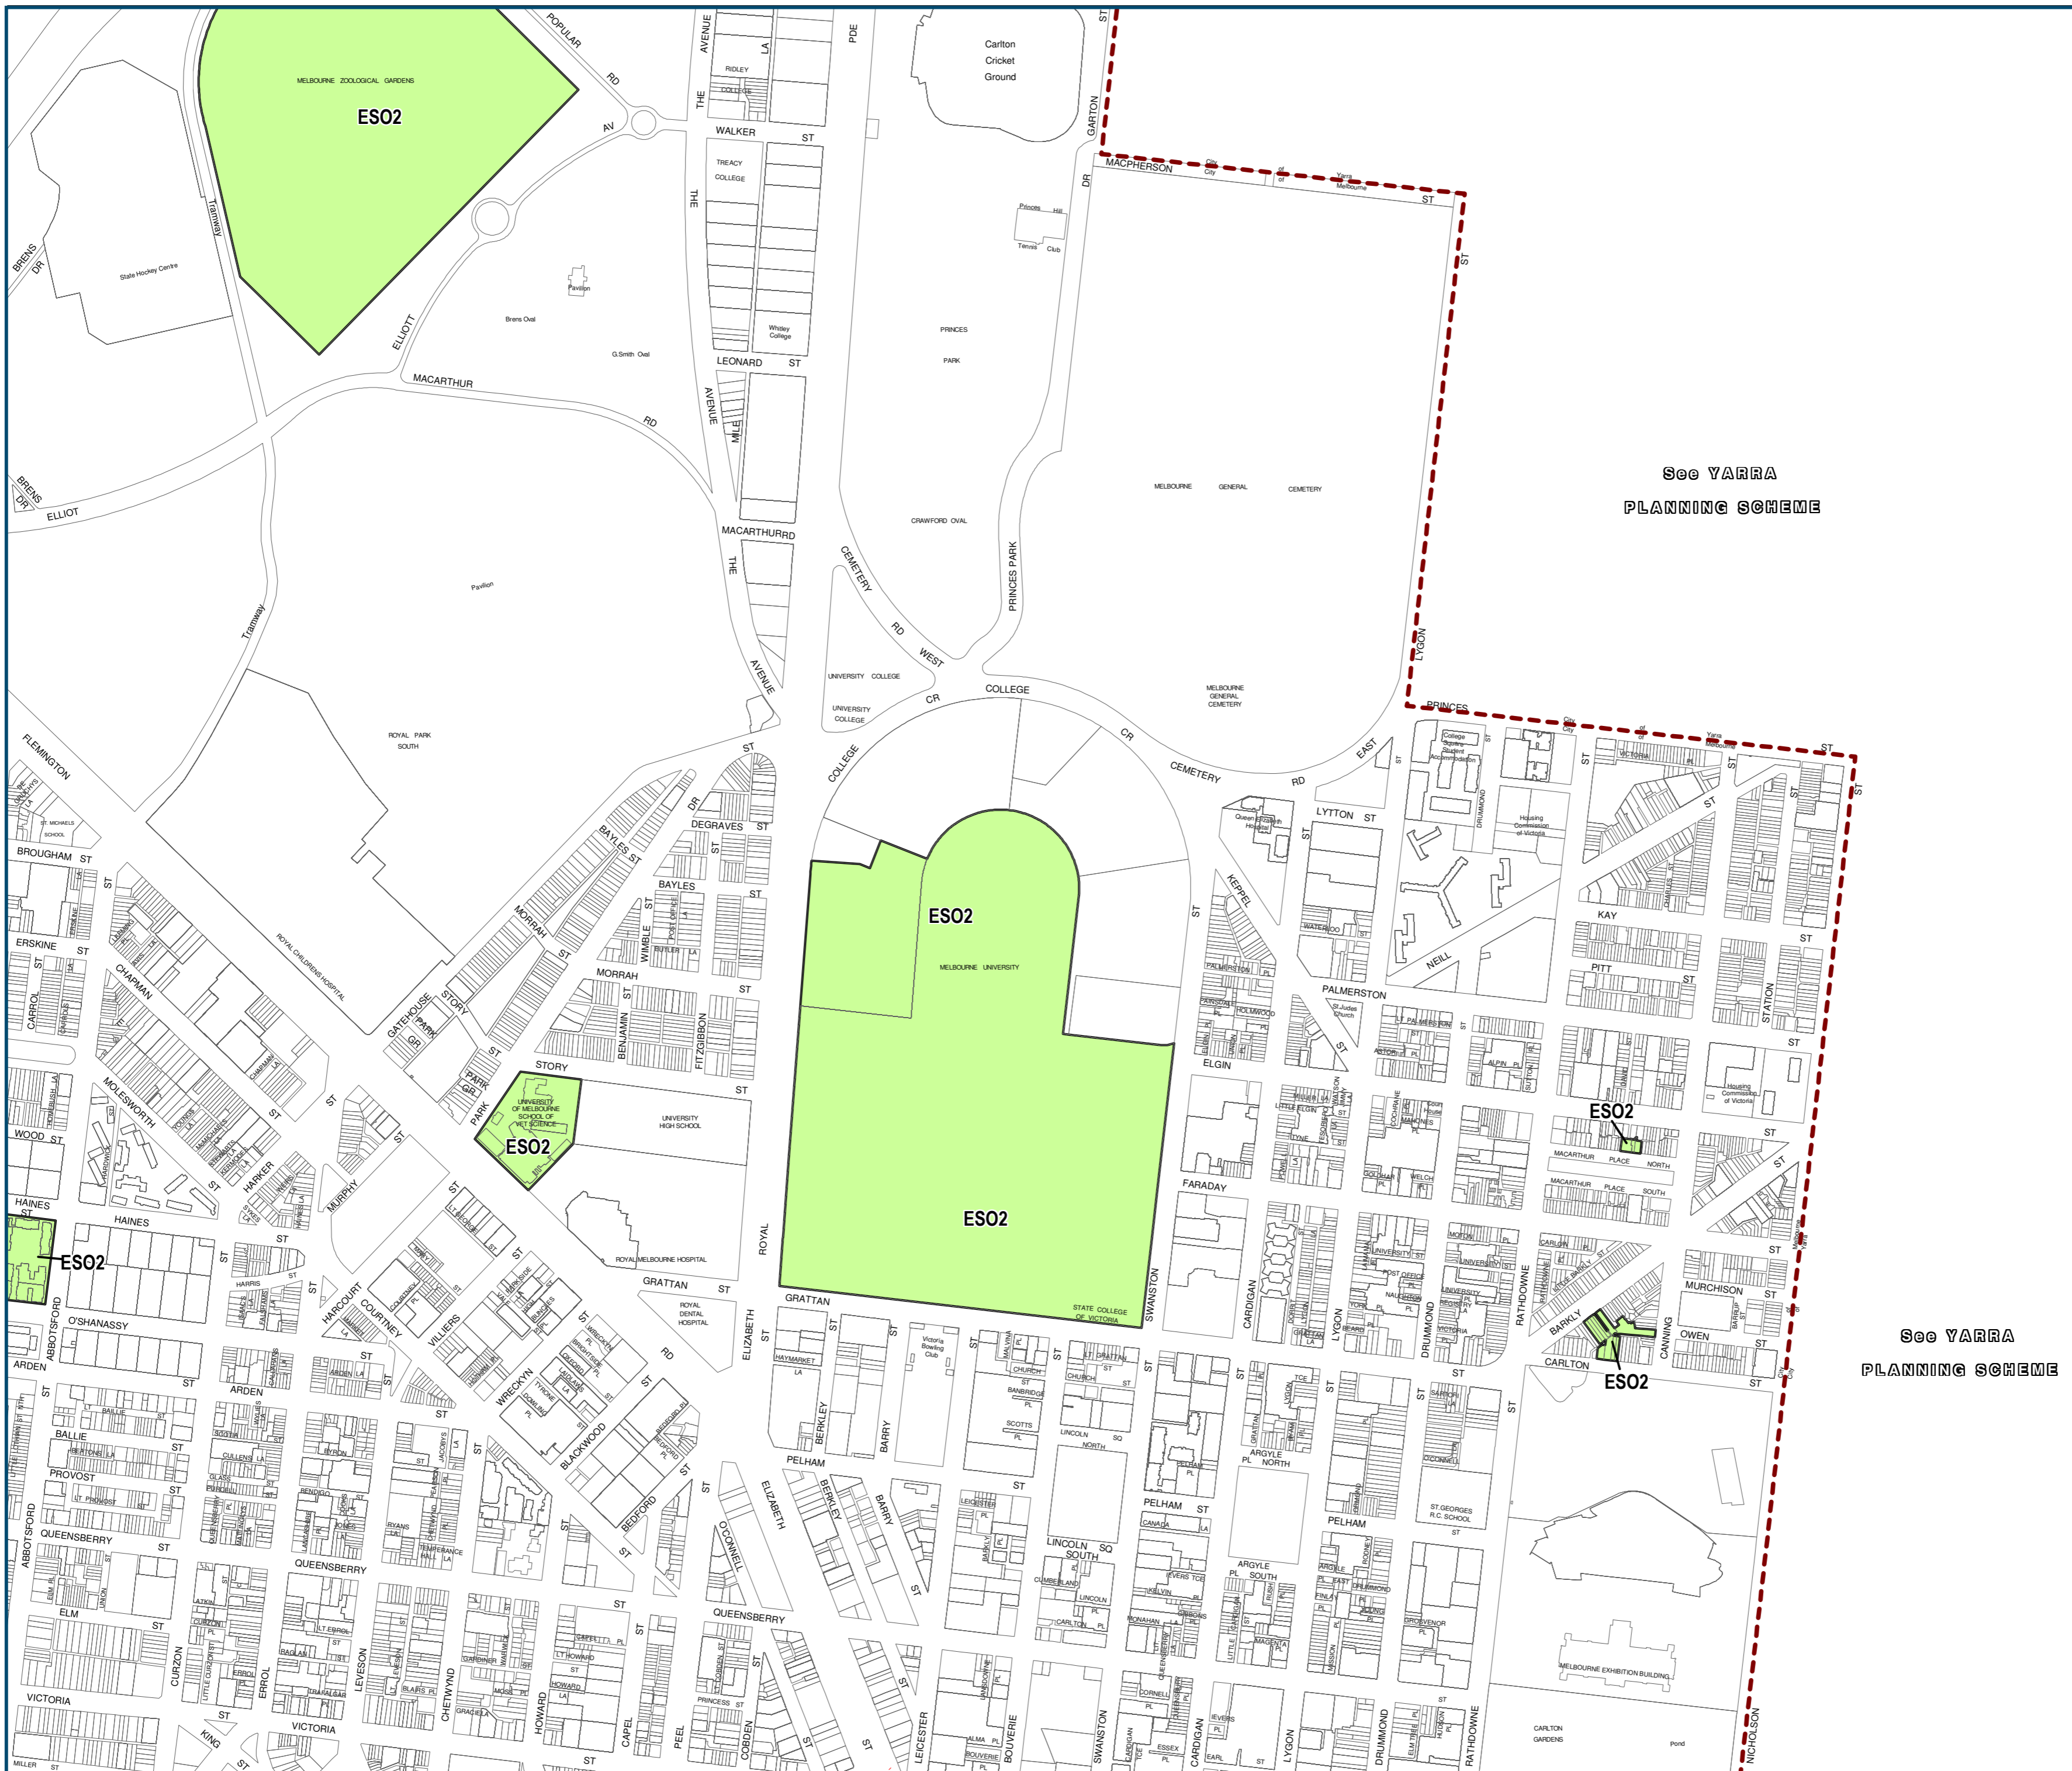

MELBOURNE PLANNING SCHEME - LOCAL PROVISION

ENVIRONMENTAL SIGNIFICANCE OVERLAY

Overlays
 ESO2 Environmental Significance Overlay - Schedule 2

INDEX TO ADJOINING MAPS

Printed: 23/4/2015

AMENDMENT C212

MAP No 5ESO