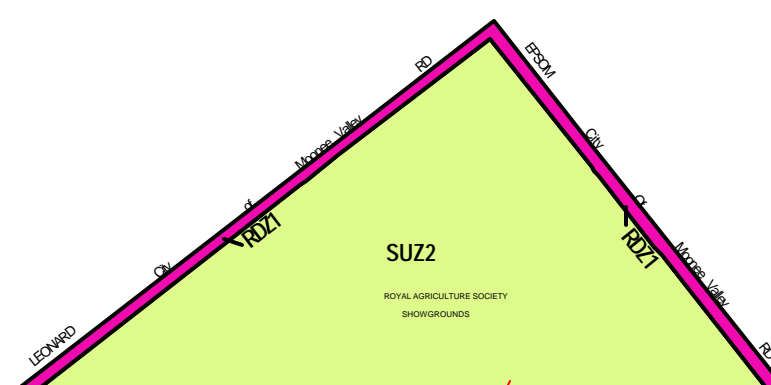

MELBOURNE PLANNING SCHEME - LOCAL PROVISION

ZONES

Public Land
 Road Zone Category 1
 Special Purpose
 Special Use Zone 2

INDEX TO ADJOINING MAPS

See MOONEE VALLEY
 PLANNING SCHEME

See MOONEE VALLEY
 PLANNING SCHEME