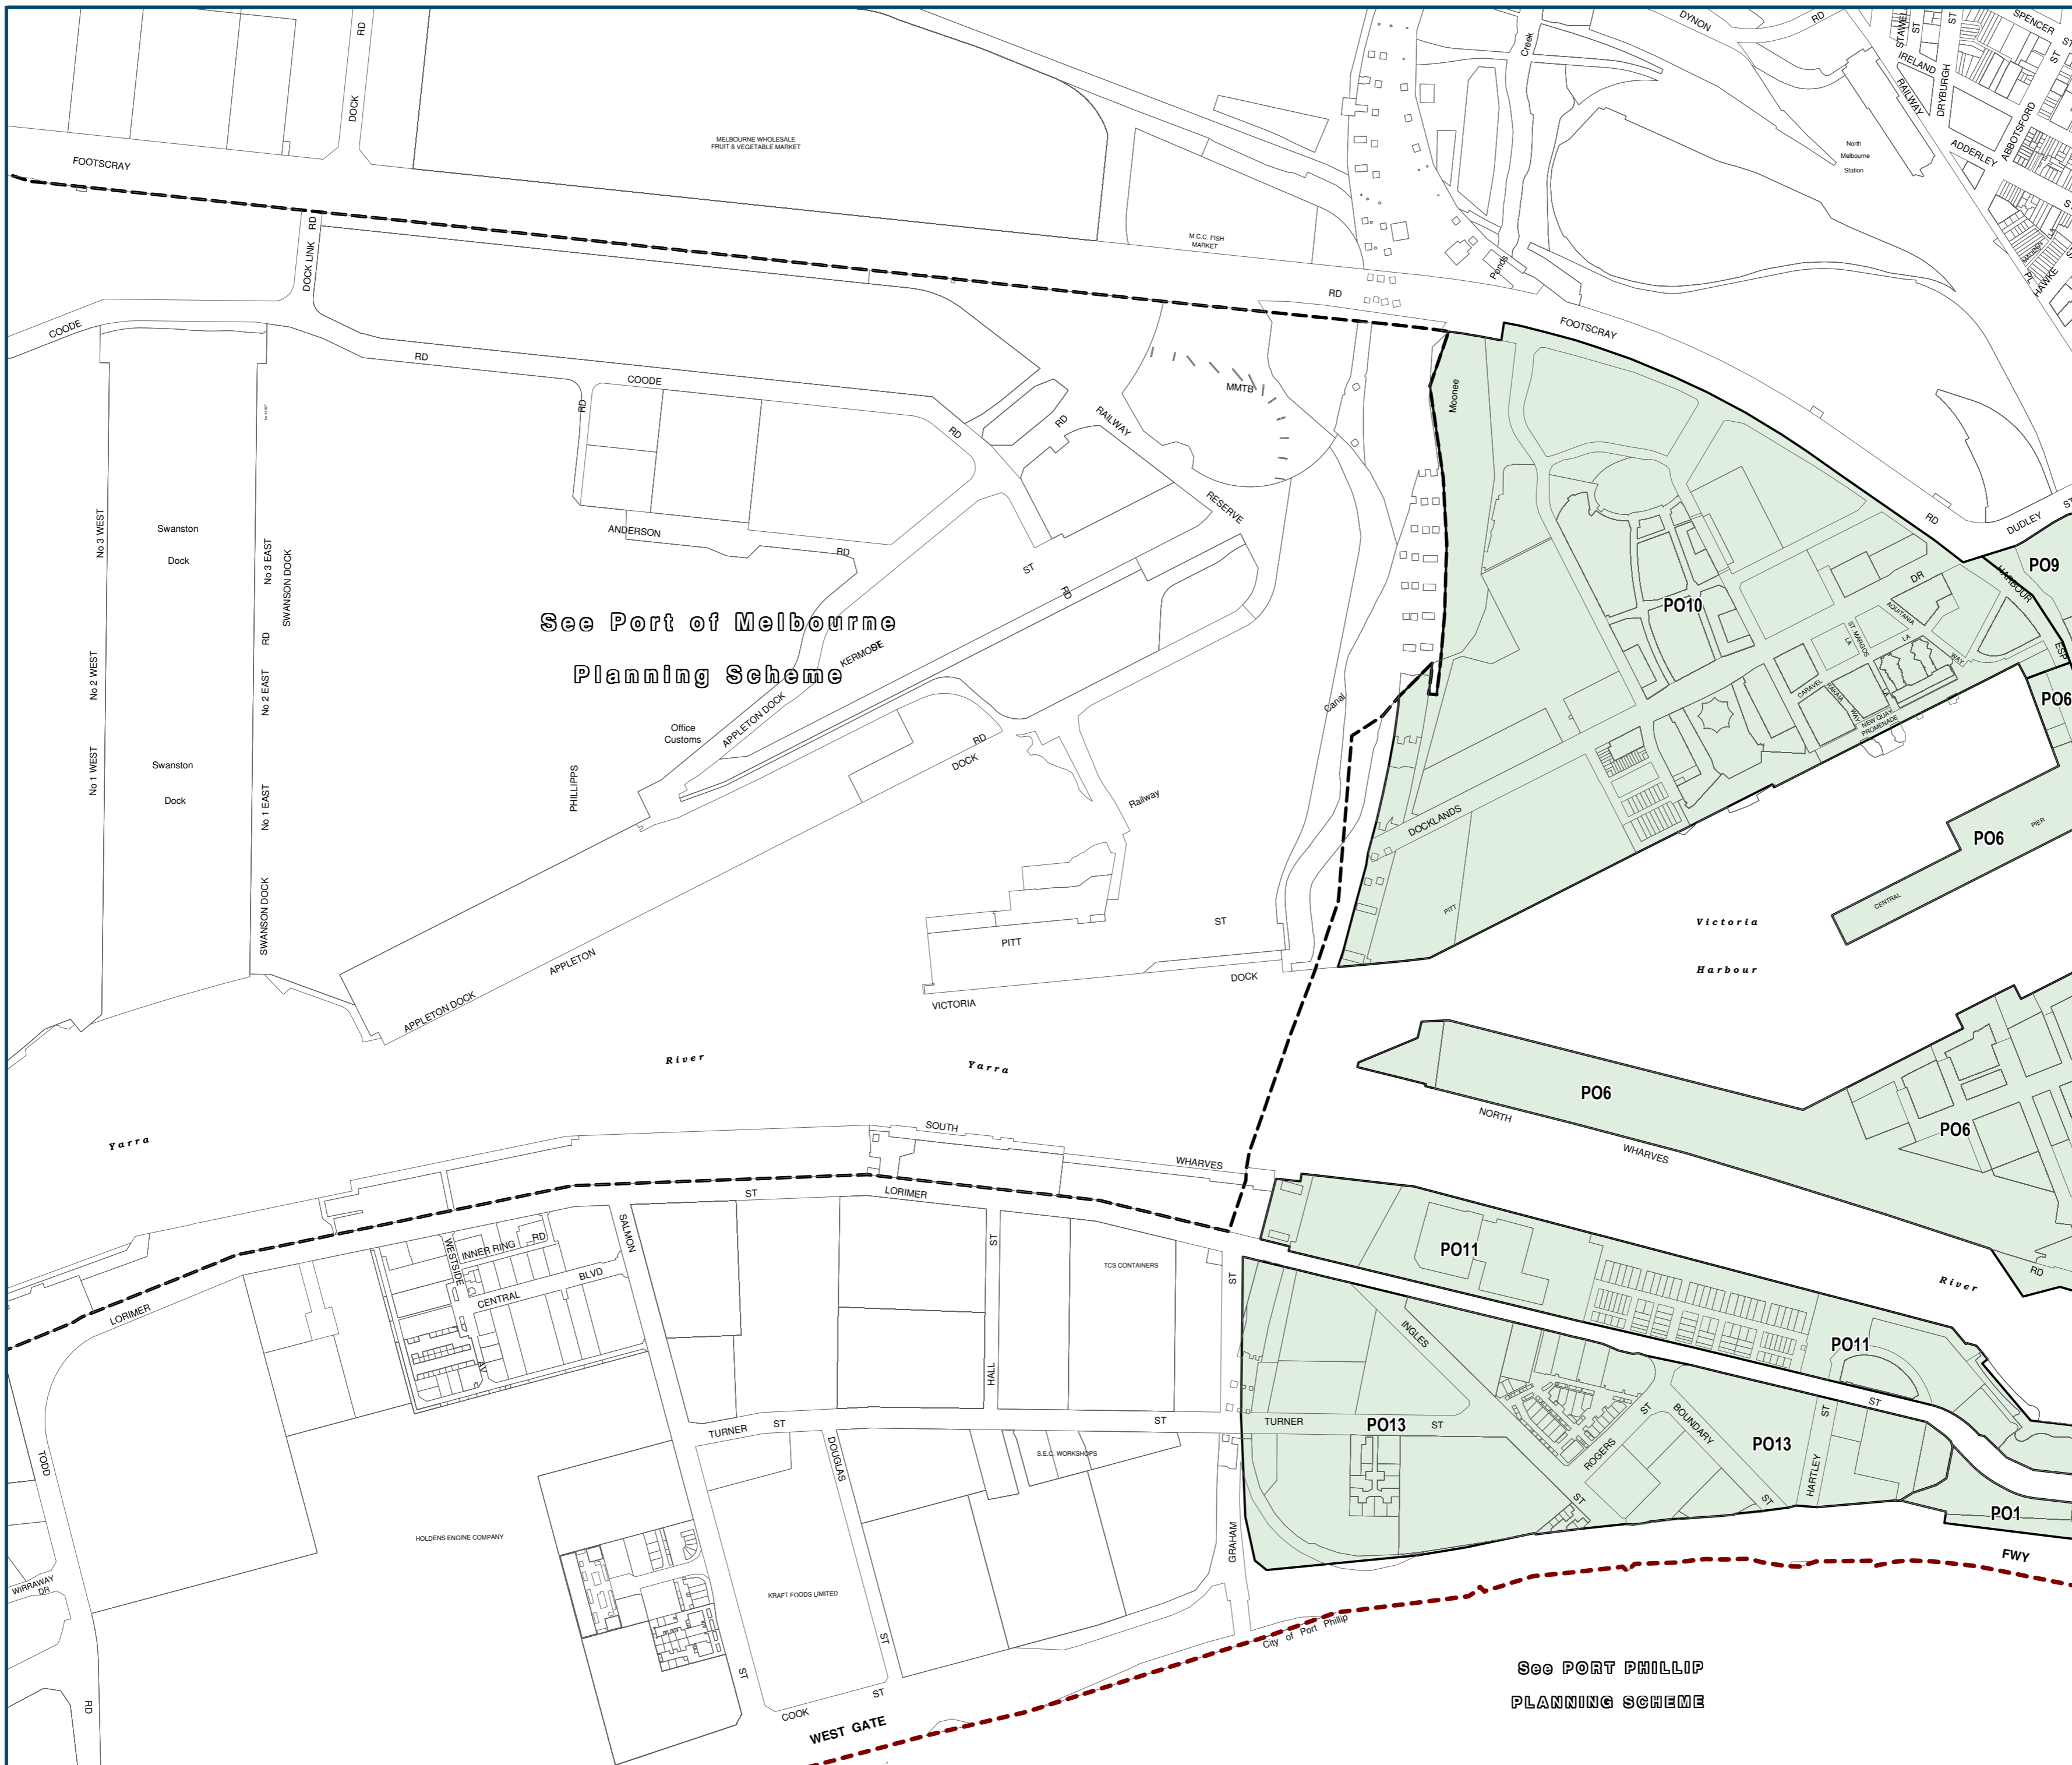

MELBOURNE PLANNING SCHEME - LOCAL PROVISION

See Port of Melbourne  
Planning Scheme

See PORT PHILLIP  
PLANNING SCHEME

PARKING  
OVERLAY

**Overlays**

PO1	Parking Overlay - Precinct 1
PO10	Parking Overlay - Precinct 10
PO11	Parking Overlay - Precinct 11
PO13	Parking Overlay - Precinct 13
PO6	Parking Overlay - Precinct 6
PO9	Parking Overlay - Precinct 9

INDEX TO ADJOINING MAPS

Printed: 18/6/2013

AMENDMENT C171

MAP No 7PO