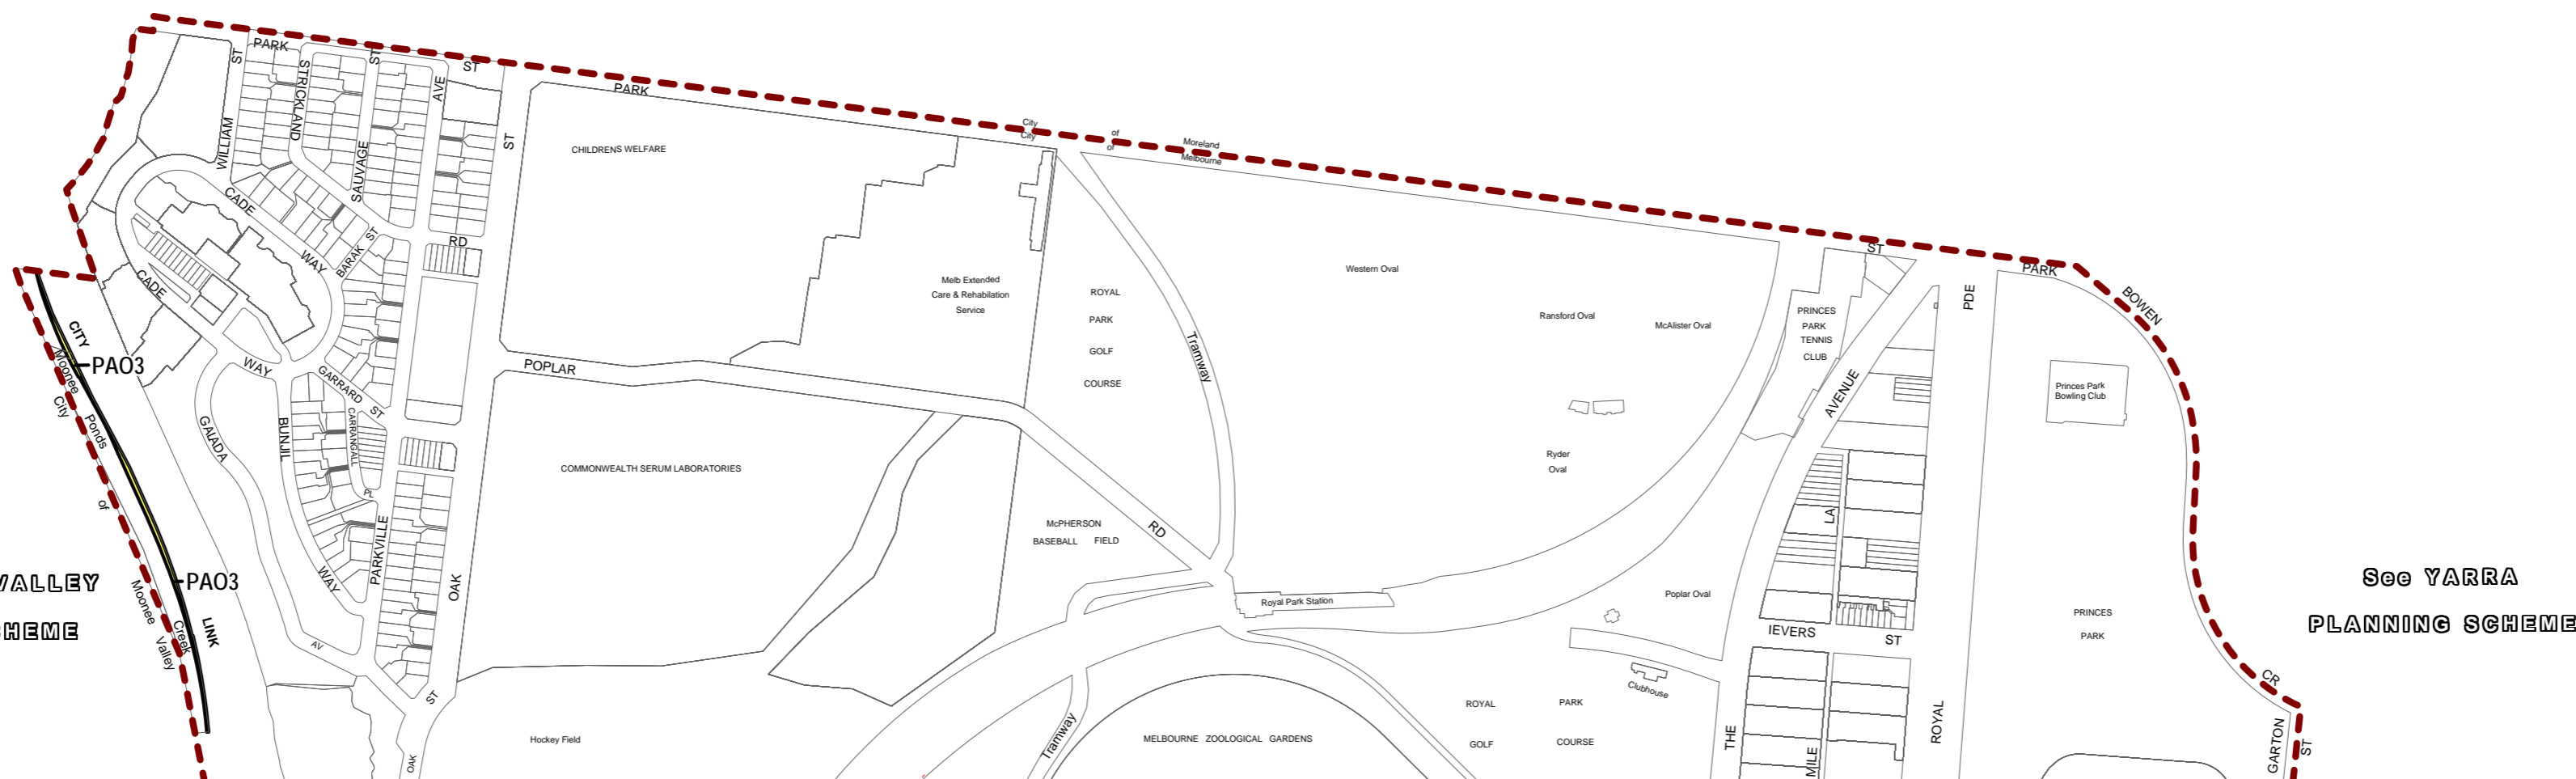

PUBLIC ACQUISITION OVERLAY

Overlays  
Public Acquisition Overlay 3

See MORELAND PLANNING SCHEME

INDEX TO ADJOINING MAPS

See MOONEE VALLEY PLANNING SCHEME

See YARRA PLANNING SCHEME

Printed: 29/4/2015

AMENDMENT VC122

MAP No 2PAO