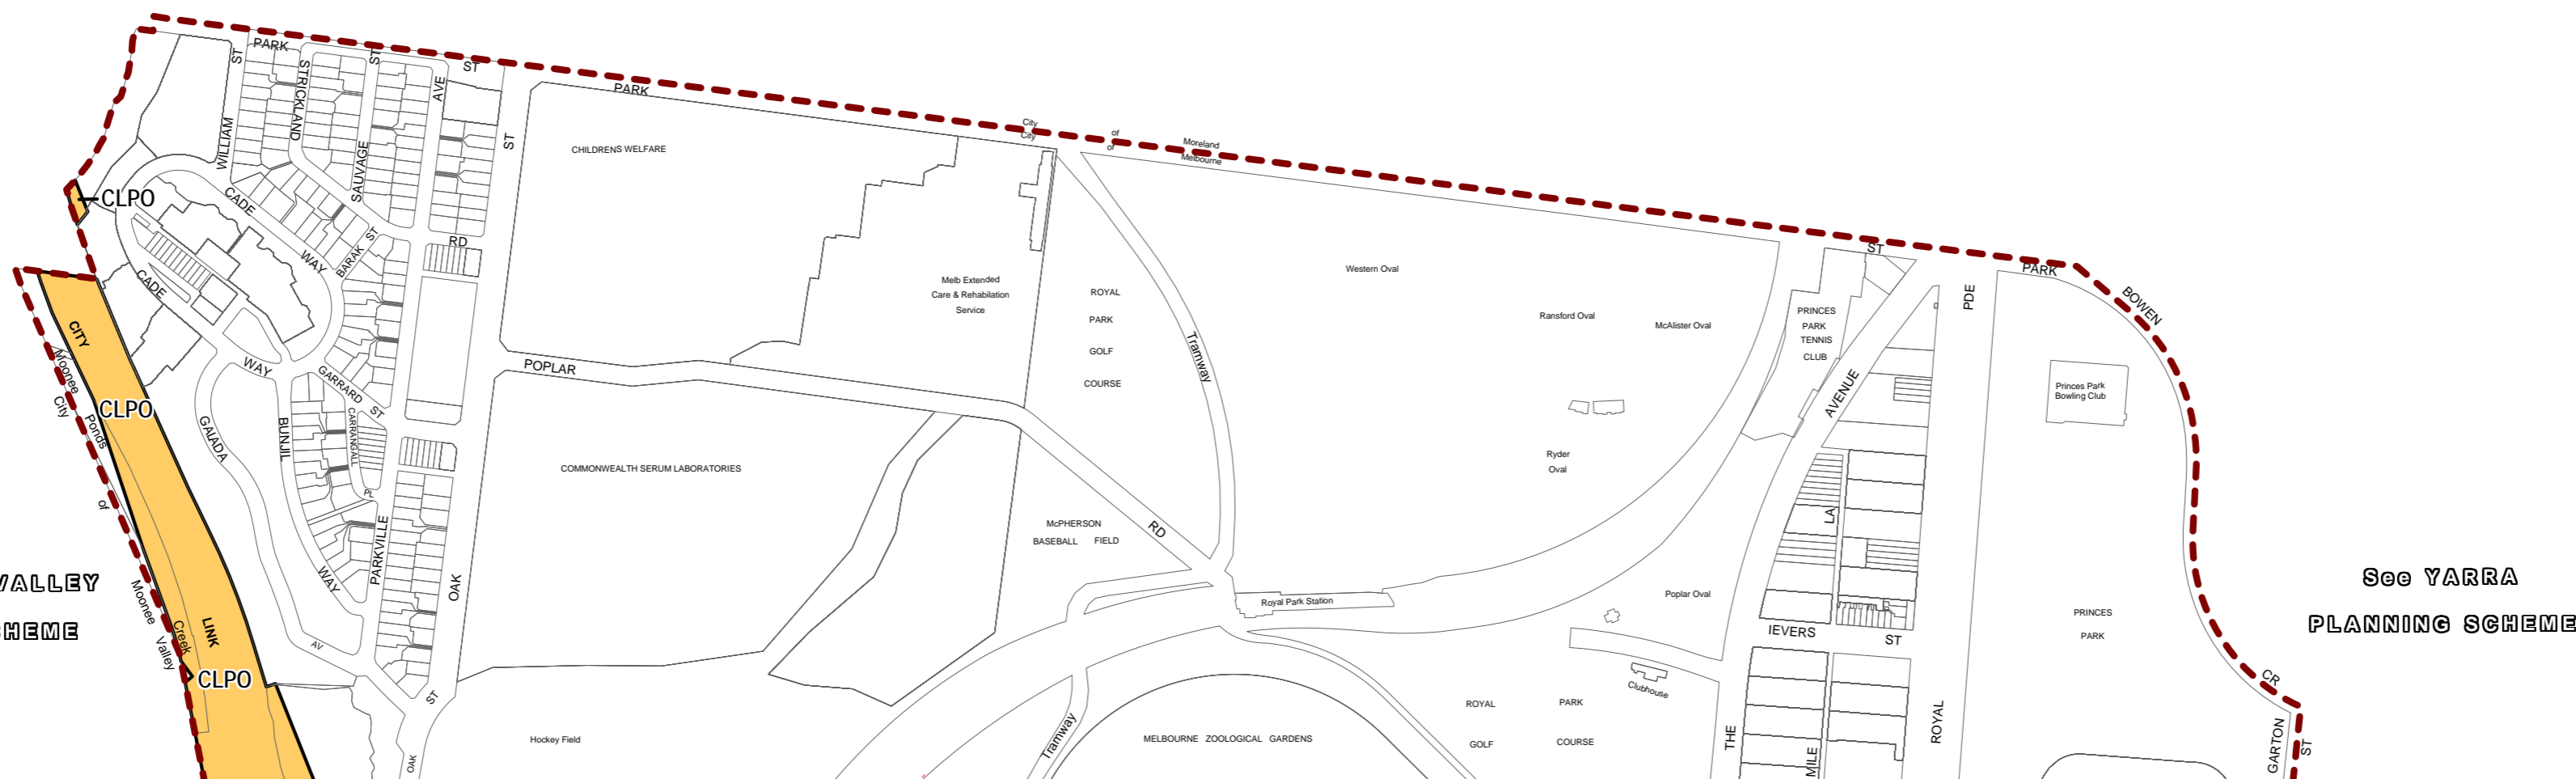

CITY LINK PROJECT OVERLAY

Overlays
 CLPO City Link Project Overlay

See MORELAND PLANNING SCHEME

INDEX TO ADJOINING MAPS

See MOONEE VALLEY PLANNING SCHEME

See YARRA PLANNING SCHEME

Printed: 29/4/2015

AMENDMENT VC122

MAP No 2CLPO