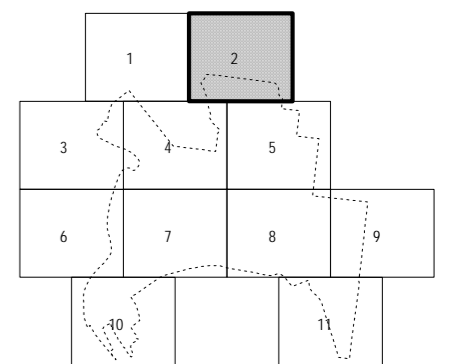

CITY LINK PROJECT OVERLAY

Overlays
 CLPO City Link Project Overlay

See MORELAND PLANNING SCHEME

INDEX TO ADJOINING MAPS

See MOONEE VALLEY PLANNING SCHEME

See YARRA PLANNING SCHEME

Printed: 29/4/2015

AMENDMENT VC122