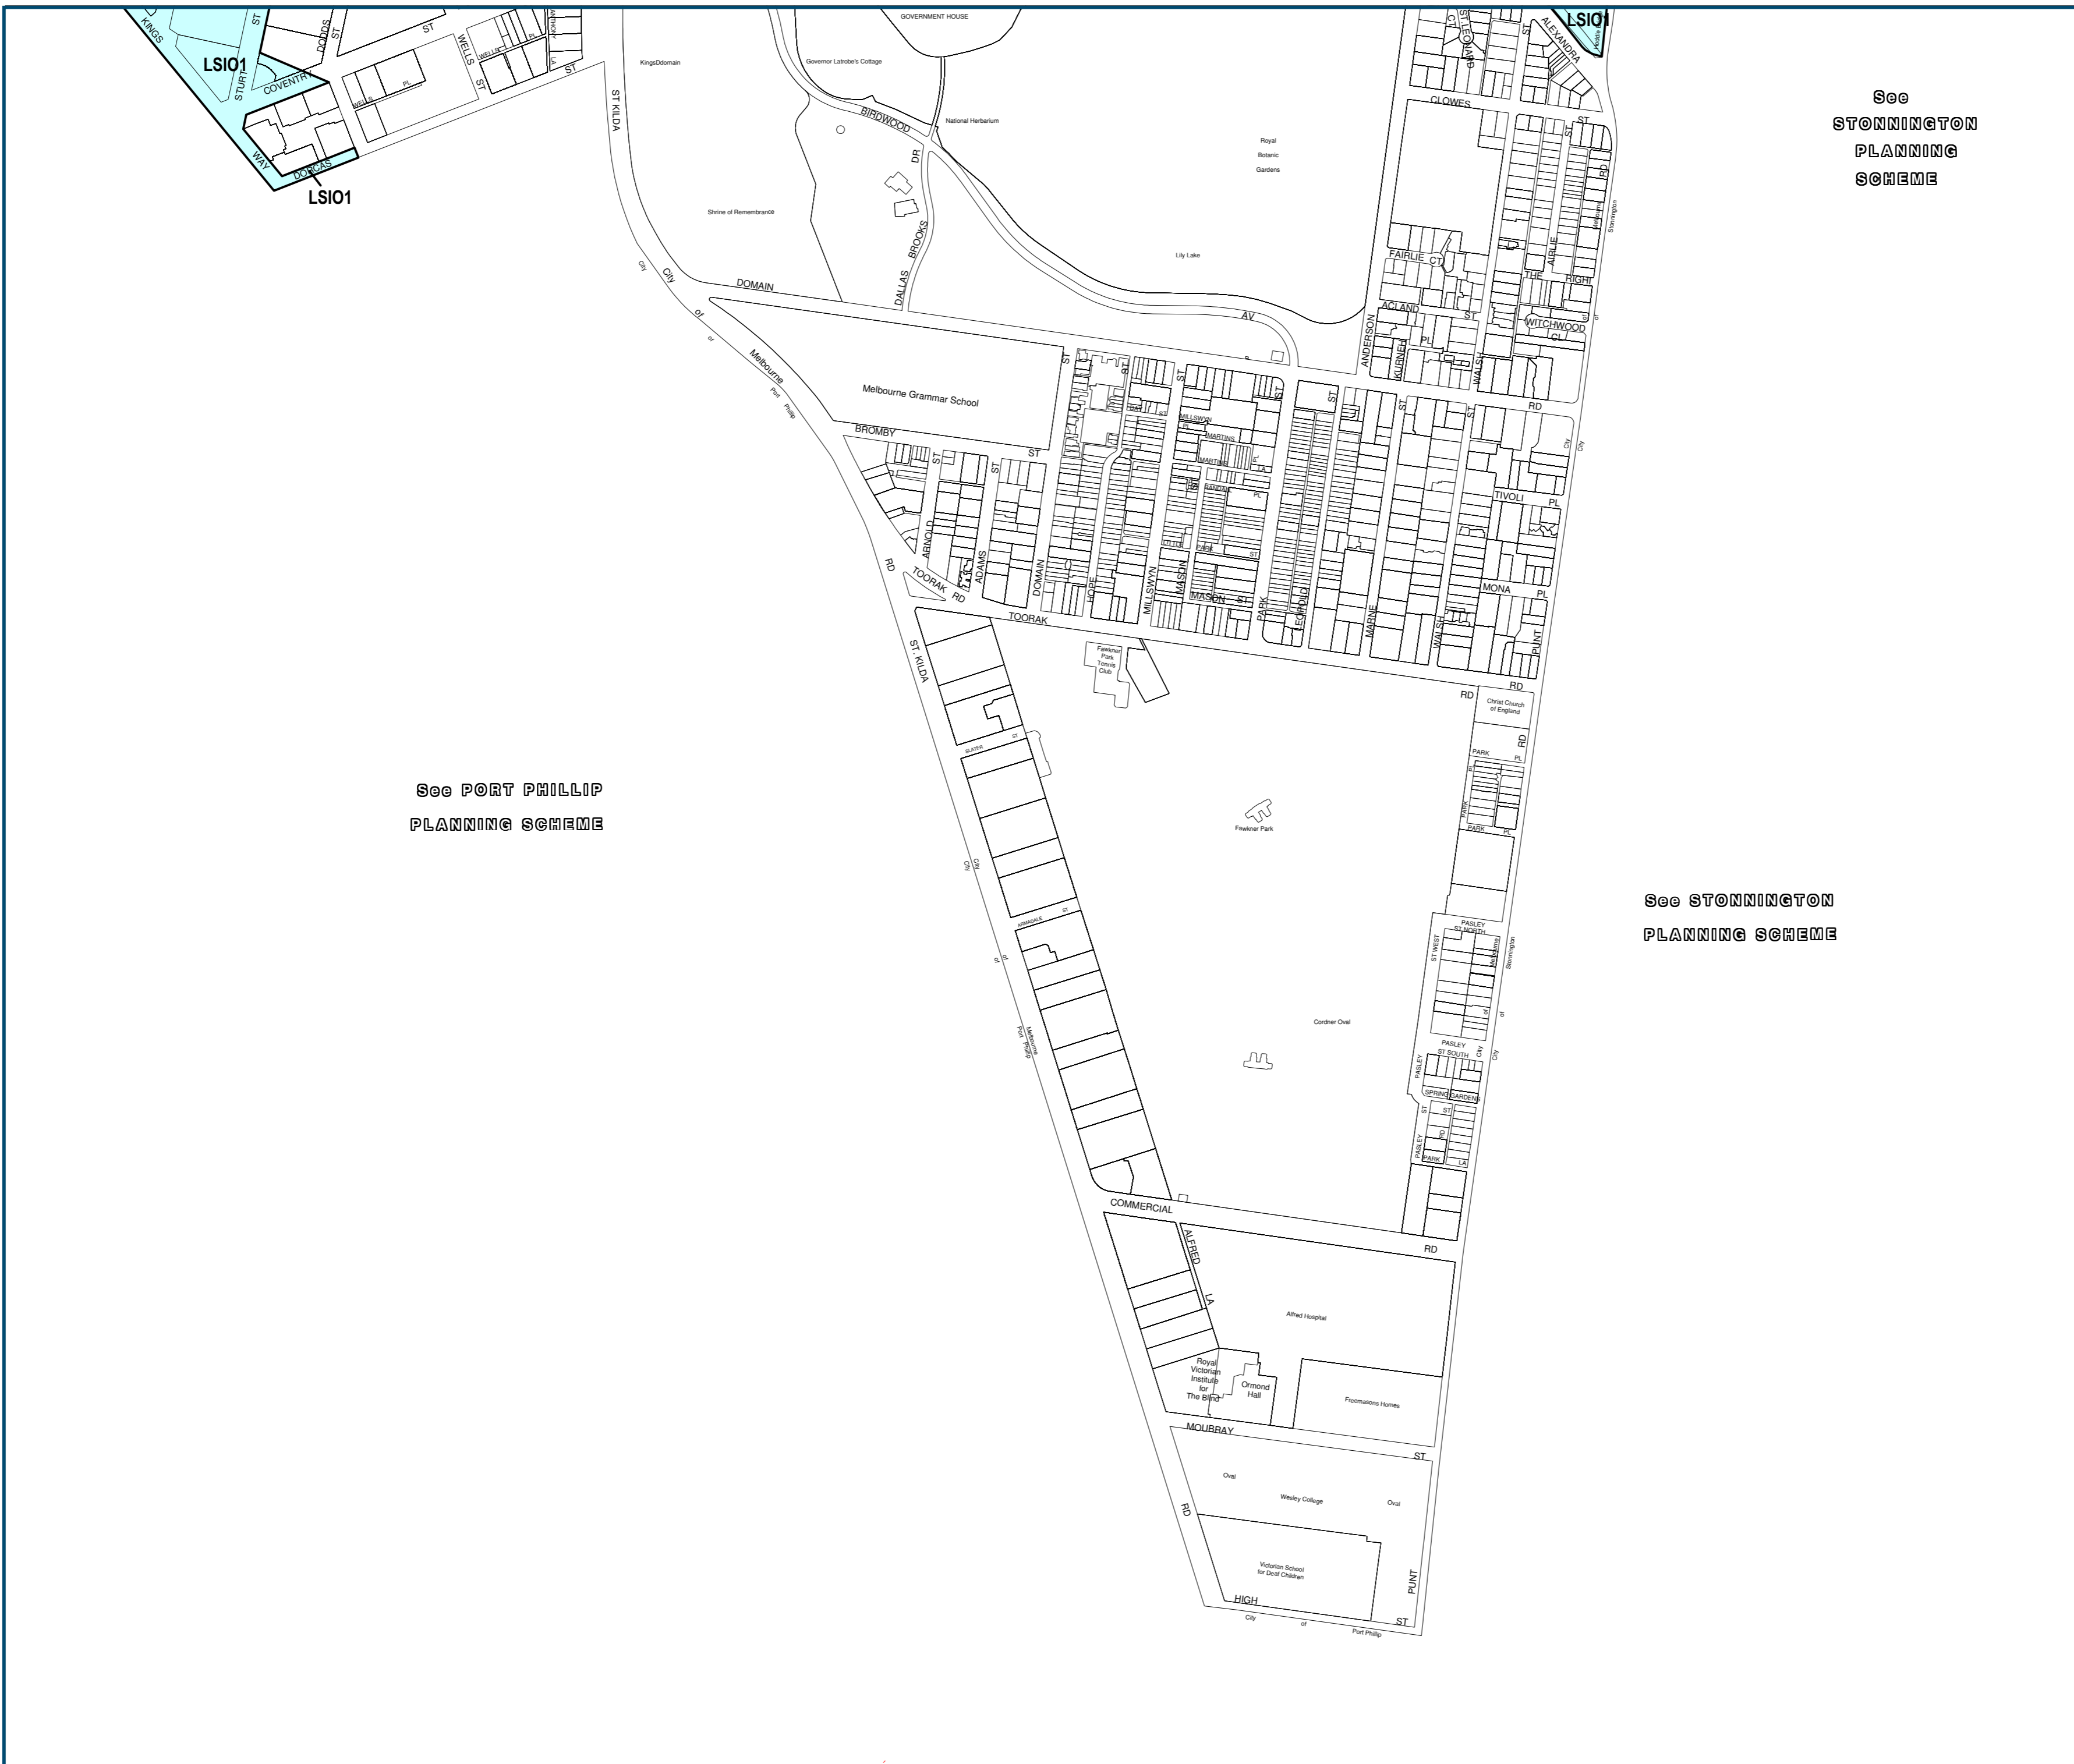

**MELBOURNE PLANNING SCHEME - LOCAL PROVISION**

See  
STONNINGTON  
PLANNING  
SCHEME

See PORT PHILLIP  
PLANNING SCHEME

See STONNINGTON  
PLANNING SCHEME

**LAND  
SUBJECT  
TO  
INUNDATION  
OVERLAY**

**Overlays**  
LSIO1 Land Subject To Inundation  
Overlay - Schedule 1

INDEX TO ADJOINING MAPS

Printed: 4/2/2011

**AMENDMENT C153**

**MAP No 11LSIO**